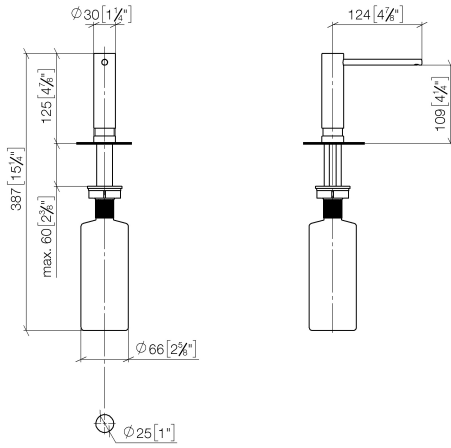

Dispenser without rosette - Champagne (22kt Gold)

ELIO

82 424 970

- 124mm projection
- 500 ml bottle
- can be filled from the top
- rotating pump head
- height 125 mm
- width 30mm
- hole diameter 25 mm

Fits ELIO, ENO, MEM, META SQUARE, SYNC and TARA ULTRA

Fits: ELIO, MEM, ENO, SYNC, TARA ULTRA, META SQUARE

	Champagne (22kt Gold)	82 424 970-47
	Chrome	82 424 970-00
	Brushed Platinum	82 424 970-06
	Platinum	82 424 970-08
	Durabrass (23kt Gold)	82 424 970-09
	Dark Chrome	82 424 970-19
	Brushed Durabrass (23kt Gold)	82 424 970-28
	Matte Black	82 424 970-33
	Brushed Champagne (22kt Gold)	82 424 970-46
	Brushed Chrome	82 424 970-93
	Brushed Dark Platinum	82 424 970-99

82 424 970

mm [inches]

82 424 970

Parts for other finishes can be found here: [Chrome](#)

Spare parts list

No.	Item Number	Name	Quantity used	Delivery time
1	90 10 10 539 00-47	dispenser	1	30
2	08 10 10 527 90	holder	1	2
3	09 14 05 014 90	seal	1	2
4	08 10 10 517 90	nut	1	2
5	90 10 10 603 00 90	container	1	2