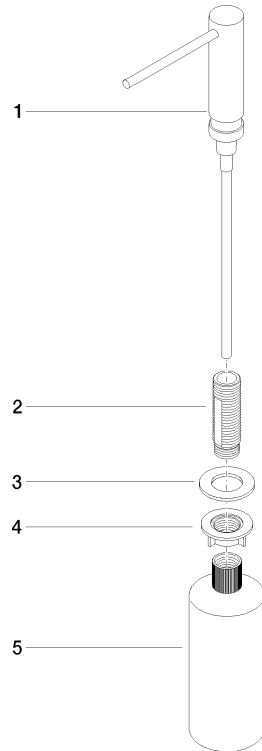

Dispenser without rosette - Champagne (22kt Gold)

ELIO

82 424 970

- 124mm projection
- 500 ml bottle
- can be filled from the top
- rotating pump head
- height 125 mm
- width 30mm
- hole diameter 25 mm

Fits ELIO, ENO, MEM, META SQUARE, SYNC and TARA ULTRA

Fits: ELIO, MEM, ENO, SYNC, TARA ULTRA, META SQUARE

	Champagne (22kt Gold)	82 424 970-47
	Chrome	82 424 970-00
	Brushed Platinum	82 424 970-06
	Platinum	82 424 970-08
	Durabrass (23kt Gold)	82 424 970-09
	Dark Chrome	82 424 970-19
	Brushed Durabrass (23kt Gold)	82 424 970-28
	Matte Black	82 424 970-33
	Brushed Champagne (22kt Gold)	82 424 970-46
	Brushed Chrome	82 424 970-93
	Brushed Dark Platinum	82 424 970-99

82 424 970

mm [inches]

82 424 970

Parts for other finishes can be found here: [Chrome](#)

Spare parts list

No.	Item Number	Name	Quantity used	Delivery time
1	90 10 10 539 00-47	dispenser	1	30
2	08 10 10 527 90	holder	1	2
3	09 14 05 014 90	seal	1	2
4	08 10 10 517 90	nut	1	2
5	90 10 10 603 00 90	container	1	2