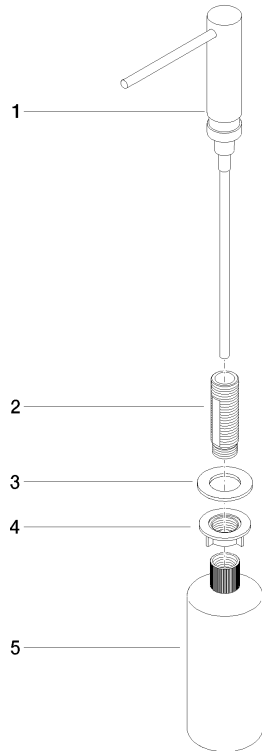

**Dispenser without rosette - Brushed Chrome**

ELIO

82 424 970

- 124mm projection
- 500 ml bottle
- can be filled from the top
- rotating pump head
- height 125 mm
- width 30mm
- hole diameter 25 mm

Fits ELIO, ENO, MEM, META SQUARE, SYNC and TARA ULTRA

Fits: ELIO, MEM, ENO, SYNC, TARA ULTRA, META SQUARE

	Brushed Chrome	82 424 970-93
	Chrome	82 424 970-00
	Brushed Platinum	82 424 970-06
	Platinum	82 424 970-08
	Durabrand (23kt Gold)	82 424 970-09
	Dark Chrome	82 424 970-19
	Brushed Durabrand (23kt Gold)	82 424 970-28
	Matte Black	82 424 970-33
	Brushed Champagne (22kt Gold)	82 424 970-46
	Champagne (22kt Gold)	82 424 970-47
	Brushed Dark Platinum	82 424 970-99

82 424 970

mm [inches]

82 424 970

Parts for other finishes can be found here: [Chrome](#)

### Spare parts list

No.	Item Number	Name	Quantity used	Delivery time
1	90 10 10 539 00-93	dispenser	1	20
2	08 10 10 527 90	holder	1	2
3	09 14 05 014 90	seal	1	2
4	08 10 10 517 90	nut	1	2
5	90 10 10 603 00 90	container	1	2