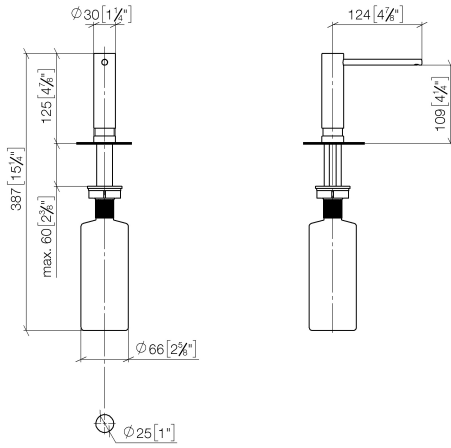

**Dispenser without rosette - Brushed Chrome**

ELIO

82 424 970

- 124mm projection
- 500 ml bottle
- can be filled from the top
- rotating pump head
- height 125 mm
- width 30mm
- hole diameter 25 mm

Fits ELIO, ENO, MEM, META SQUARE, SYNC and TARA ULTRA

Fits: ELIO, MEM, ENO, SYNC, TARA ULTRA, META SQUARE

	Brushed Chrome	82 424 970-93
	Chrome	82 424 970-00
	Brushed Platinum	82 424 970-06
	Platinum	82 424 970-08
	Durabrand (23kt Gold)	82 424 970-09
	Dark Chrome	82 424 970-19
	Brushed Durabrand (23kt Gold)	82 424 970-28
	Matte Black	82 424 970-33
	Brushed Champagne (22kt Gold)	82 424 970-46
	Champagne (22kt Gold)	82 424 970-47
	Brushed Dark Platinum	82 424 970-99

82 424 970

mm [inches]

82 424 970

Parts for other finishes can be found here: [Chrome](#)

### Spare parts list

No.	Item Number	Name	Quantity used	Delivery time
1	90 10 10 539 00-93	dispenser	1	20
2	08 10 10 527 90	holder	1	2
3	09 14 05 014 90	seal	1	2
4	08 10 10 517 90	nut	1	2
5	90 10 10 603 00 90	container	1	2