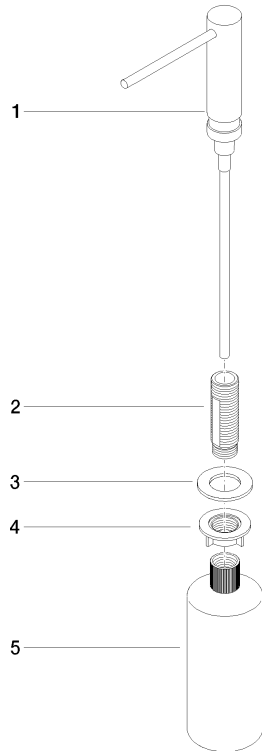

**Dispenser without rosette - Brushed Dark Platinum**

ELIO

82 424 970

- 124mm projection
- 500 ml bottle
- can be filled from the top
- rotating pump head
- height 125 mm
- width 30mm
- hole diameter 25 mm

Fits ELIO, ENO, MEM, META SQUARE, SYNC and TARA ULTRA

Fits: ELIO, MEM, ENO, SYNC, TARA ULTRA, META SQUARE

	Brushed Dark Platinum	82 424 970-99
	Chrome	82 424 970-00
	Brushed Platinum	82 424 970-06
	Platinum	82 424 970-08
	Durabrand (23kt Gold)	82 424 970-09
	Dark Chrome	82 424 970-19
	Brushed Durabrand (23kt Gold)	82 424 970-28
	Matte Black	82 424 970-33
	Brushed Champagne (22kt Gold)	82 424 970-46
	Champagne (22kt Gold)	82 424 970-47
	Brushed Chrome	82 424 970-93

82 424 970

mm [inches]

82 424 970

Parts for other finishes can be found here: [Chrome](#)

### Spare parts list

No.	Item Number	Name	Quantity used	Delivery time
1	90 10 10 539 00-99	dispenser	1	30
2	08 10 10 527 90	holder	1	2
3	09 14 05 014 90	seal	1	2
4	08 10 10 517 90	nut	1	2
5	90 10 10 603 00 90	container	1	2