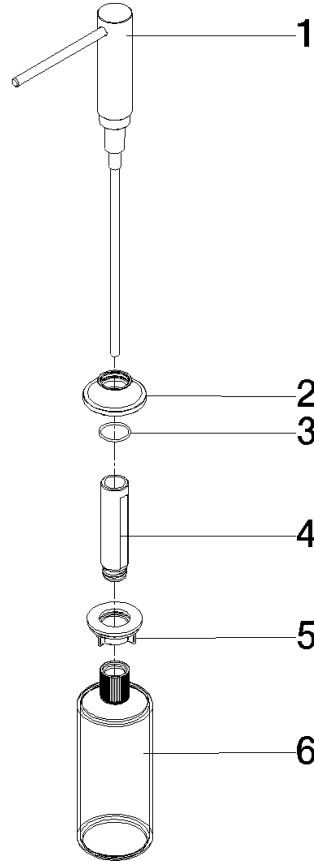

82 434 809

- 140mm projection
- 500 ml bottle
- can be filled from the top
- rotating pump head
- height 124 mm
- rosette Ø 55 mm
- hole diameter 25 mm

	Platinum	82 434 809-08
	Chrome	82 434 809-00
	Brushed Platinum	82 434 809-06
	Durabress (23kt Gold)	82 434 809-09
	Dark Chrome	82 434 809-19
	Brushed Durabress (23kt Gold)	82 434 809-28
	Matte Black	82 434 809-33
	Brushed Champagne (22kt Gold)	82 434 809-46
	Champagne (22kt Gold)	82 434 809-47
	Brushed Chrome	82 434 809-93
	Brushed Dark Platinum	82 434 809-99

82 434 809

mm [inches]

82 434 809

Parts for other finishes can be found here: [Chrome](#)

### Spare parts list

No.	Item Number	Name	Quantity used	Delivery time
1	90 10 10 534 00-08	dispenser	1	40
2	90 27 87 042 00-08	rosette	1	-
Spare part can no longer be ordered, please order the replacement item				
3	09 14 10 112 90	seal	1	2
4	08 10 10 527 90	holder	1	2
5	05 23 10 001 00 90	fixing set	1	2
6	90 10 10 603 00 90	container	1	2