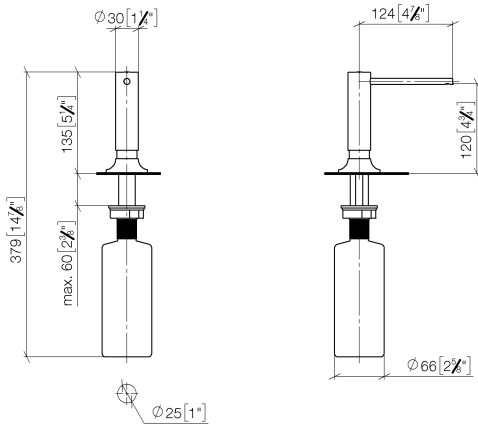

82 434 809

- 140mm projection
- 500 ml bottle
- can be filled from the top
- rotating pump head
- height 124 mm
- rosette Ø 55 mm
- hole diameter 25 mm

	Platinum	82 434 809-08
	Chrome	82 434 809-00
	Brushed Platinum	82 434 809-06
	Durabress (23kt Gold)	82 434 809-09
	Dark Chrome	82 434 809-19
	Brushed Durabress (23kt Gold)	82 434 809-28
	Matte Black	82 434 809-33
	Brushed Champagne (22kt Gold)	82 434 809-46
	Champagne (22kt Gold)	82 434 809-47
	Brushed Chrome	82 434 809-93
	Brushed Dark Platinum	82 434 809-99

82 434 809

mm [inches]

82 434 809

Parts for other finishes can be found here: [Chrome](#)

### Spare parts list

No.	Item Number	Name	Quantity used	Delivery time
1	90 10 10 534 00-08	dispenser	1	40
2	90 27 87 042 00-08	rosette	1	-
Spare part can no longer be ordered, please order the replacement item				
3	09 14 10 112 90	seal	1	2
4	08 10 10 527 90	holder	1	2
5	05 23 10 001 00 90	fixing set	1	2
6	90 10 10 603 00 90	container	1	2