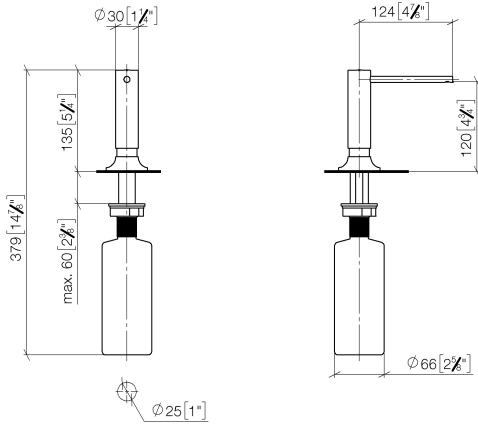

82 434 809

- 140mm projection
- 500 ml bottle
- can be filled from the top
- rotating pump head
- height 124 mm
- rosette Ø 55 mm
- hole diameter 25 mm

	Champagne (22kt Gold)	82 434 809-47
	Chrome	82 434 809-00
	Brushed Platinum	82 434 809-06
	Platinum	82 434 809-08
	Durabrand (23kt Gold)	82 434 809-09
	Dark Chrome	82 434 809-19
	Brushed Durabrand (23kt Gold)	82 434 809-28
	Matte Black	82 434 809-33
	Brushed Champagne (22kt Gold)	82 434 809-46
	Brushed Chrome	82 434 809-93
	Brushed Dark Platinum	82 434 809-99

82 434 809

mm [inches]

82 434 809

Parts for other finishes can be found here: [Chrome](#)

Spare parts list

No.	Item Number	Name	Quantity used	Delivery time
1	90 10 10 534 00-47	dispenser	1	30
2	90 27 87 042 00-47	rosette	1	-
Spare part can no longer be ordered, please order the replacement item				
3	09 14 10 112 90	seal	1	2
4	08 10 10 527 90	holder	1	2
5	05 23 10 001 00 90	fixing set	1	2
6	90 10 10 603 00 90	container	1	2