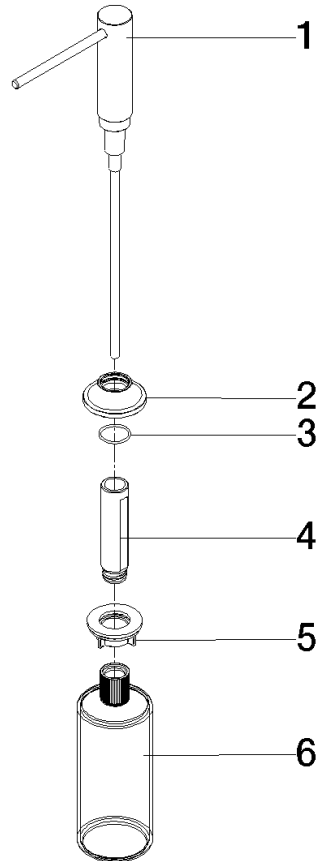

82 434 809

- 140mm projection
- 500 ml bottle
- can be filled from the top
- rotating pump head
- height 124 mm
- rosette Ø 55 mm
- hole diameter 25 mm

	Champagne (22kt Gold)	82 434 809-47
	Chrome	82 434 809-00
	Brushed Platinum	82 434 809-06
	Platinum	82 434 809-08
	Durabrand (23kt Gold)	82 434 809-09
	Dark Chrome	82 434 809-19
	Brushed Durabrand (23kt Gold)	82 434 809-28
	Matte Black	82 434 809-33
	Brushed Champagne (22kt Gold)	82 434 809-46
	Brushed Chrome	82 434 809-93
	Brushed Dark Platinum	82 434 809-99

82 434 809

mm [inches]

82 434 809

Parts for other finishes can be found here: [Chrome](#)

Spare parts list

No.	Item Number	Name	Quantity used	Delivery time
1	90 10 10 534 00-47	dispenser	1	30
2	90 27 87 042 00-47	rosette	1	-
Spare part can no longer be ordered, please order the replacement item				
3	09 14 10 112 90	seal	1	2
4	08 10 10 527 90	holder	1	2
5	05 23 10 001 00 90	fixing set	1	2
6	90 10 10 603 00 90	container	1	2