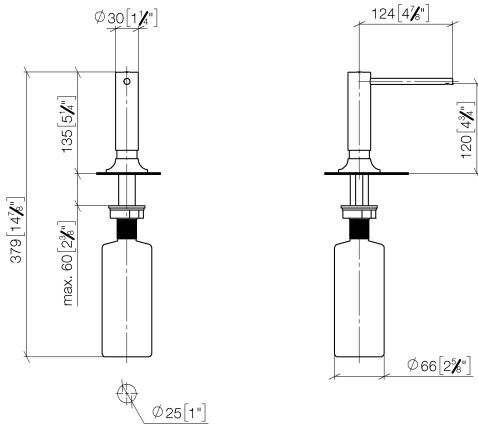

82 434 809

- 140mm projection
- 500 ml bottle
- can be filled from the top
- rotating pump head
- height 124 mm
- rosette Ø 55 mm
- hole diameter 25 mm

	Brushed Chrome	82 434 809-93
	Chrome	82 434 809-00
	Brushed Platinum	82 434 809-06
	Platinum	82 434 809-08
	Durabrand (23kt Gold)	82 434 809-09
	Dark Chrome	82 434 809-19
	Brushed Durabrand (23kt Gold)	82 434 809-28
	Matte Black	82 434 809-33
	Brushed Champagne (22kt Gold)	82 434 809-46
	Champagne (22kt Gold)	82 434 809-47
	Brushed Dark Platinum	82 434 809-99

82 434 809

mm [inches]

82 434 809

Parts for other finishes can be found here: [Chrome](#)

Spare parts list

No.	Item Number	Name	Quantity used	Delivery time
1	90 10 10 534 00-93	dispenser	1	20
2	90 27 87 042 00-93	rosette	1	-
Spare part can no longer be ordered, please order the replacement item				
3	09 14 10 112 90	seal	1	2
4	08 10 10 527 90	holder	1	2
5	05 23 10 001 00 90	fixing set	1	2
6	90 10 10 603 00 90	container	1	2