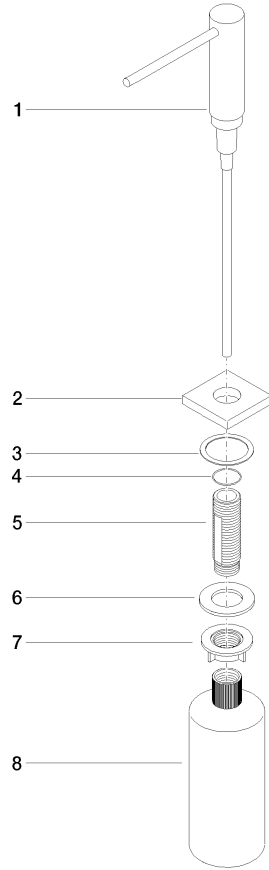

Dispenser with rosette - Brushed Platinum

LOT

82 439 970

- 124mm projection
- 500 ml bottle
- can be filled from the top
- rotating pump head
- height 124 mm
- hole diameter 25 mm
- individual rosette 55 x 55 mm

Fits LOT

	Brushed Platinum	82 439 970-06
	Chrome	82 439 970-00
	Platinum	82 439 970-08
	Durabress (23kt Gold)	82 439 970-09
	Dark Chrome	82 439 970-19
	Brushed Durabress (23kt Gold)	82 439 970-28
	Brushed Champagne (22kt Gold)	82 439 970-46
	Champagne (22kt Gold)	82 439 970-47
	Brushed Chrome	82 439 970-93
	Brushed Dark Platinum	82 439 970-99

Dispenser with rosette - Brushed Platinum

LOT

82 439 970

mm [inches]

82 439 970

Parts for other finishes can be found here: [Chrome](#)

Spare parts list

No.	Item Number	Name	Quantity used	Delivery time
1	90 10 10 538 00-06	dispenser	1	10
2	08 27 97 505-06	rosette	1	10
3	08 10 10 624 90	disc	1	2
4	09 14 10 151 90	seal	1	2
5	08 10 10 527 90	holder	1	2
6	09 14 05 014 90	seal	1	2
7	08 10 10 517 90	nut	1	2
8	90 10 10 603 00 90	container	1	2