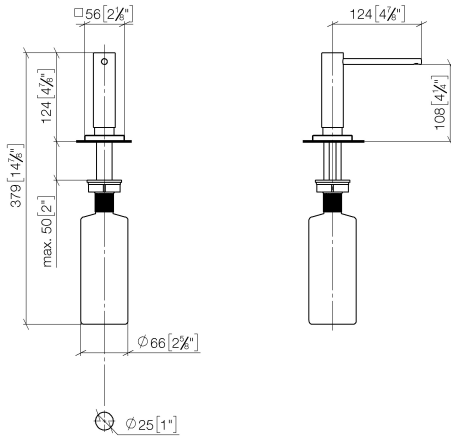

Dispenser with rosette - Brushed Platinum

LOT

82 439 970

- 124mm projection
- 500 ml bottle
- can be filled from the top
- rotating pump head
- height 124 mm
- hole diameter 25 mm
- individual rosette 55 x 55 mm

Fits LOT

	Brushed Platinum	82 439 970-06
	Chrome	82 439 970-00
	Platinum	82 439 970-08
	Durabress (23kt Gold)	82 439 970-09
	Dark Chrome	82 439 970-19
	Brushed Durabress (23kt Gold)	82 439 970-28
	Brushed Champagne (22kt Gold)	82 439 970-46
	Champagne (22kt Gold)	82 439 970-47
	Brushed Chrome	82 439 970-93
	Brushed Dark Platinum	82 439 970-99

Dispenser with rosette - Brushed Platinum

LOT

82 439 970

mm [inches]

82 439 970

Parts for other finishes can be found here: [Chrome](#)

Spare parts list

No.	Item Number	Name	Quantity used	Delivery time
1	90 10 10 538 00-06	dispenser	1	10
2	08 27 97 505-06	rosette	1	10
3	08 10 10 624 90	disc	1	2
4	09 14 10 151 90	seal	1	2
5	08 10 10 527 90	holder	1	2
6	09 14 05 014 90	seal	1	2
7	08 10 10 517 90	nut	1	2
8	90 10 10 603 00 90	container	1	2