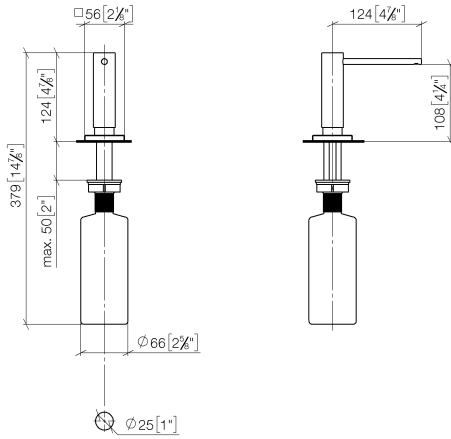

Dispenser with rosette - Platinum

82 439 970

- 124mm projection
- 500 ml bottle
- can be filled from the top
- rotating pump head
- height 124 mm
- hole diameter 25 mm
- individual rosette 55 x 55 mm

Fits LOT

	Platinum	82 439 970-08
	Chrome	82 439 970-00
	Brushed Platinum	82 439 970-06
	Durabronze (23kt Gold)	82 439 970-09
	Dark Chrome	82 439 970-19
	Brushed Durabronze (23kt Gold)	82 439 970-28
	Brushed Champagne (22kt Gold)	82 439 970-46
	Champagne (22kt Gold)	82 439 970-47
	Brushed Chrome	82 439 970-93
	Brushed Dark Platinum	82 439 970-99

Dispenser with rosette - Platinum

82 439 970

mm [inches]

Dispenser with rosette - Platinum

82 439 970

Parts for other finishes can be found here: [Chrome](#)

Spare parts list

No.	Item Number	Name	Quantity used	Delivery time
1	90 10 10 538 00-08	dispenser	1	60
2	08 27 97 505-08	rosette	1	60
3	08 10 10 624 90	disc	1	2
4	09 14 10 151 90	seal	1	2
5	08 10 10 527 90	holder	1	2
6	09 14 05 014 90	seal	1	2
7	08 10 10 517 90	nut	1	2
8	90 10 10 603 00 90	container	1	2