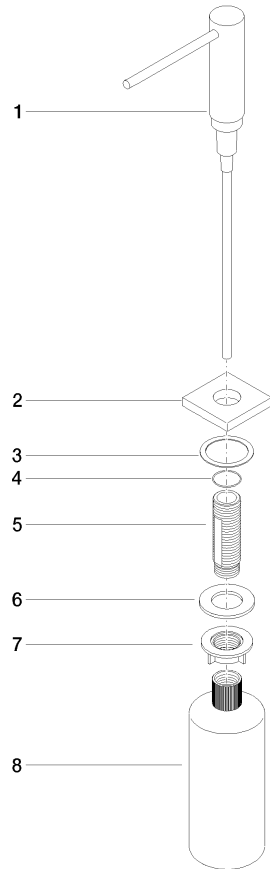

Dispenser with rosette - Platinum

82 439 970

- 124mm projection
- 500 ml bottle
- can be filled from the top
- rotating pump head
- height 124 mm
- hole diameter 25 mm
- individual rosette 55 x 55 mm

Fits LOT

	Platinum	82 439 970-08
	Chrome	82 439 970-00
	Brushed Platinum	82 439 970-06
	Durabronze (23kt Gold)	82 439 970-09
	Dark Chrome	82 439 970-19
	Brushed Durabronze (23kt Gold)	82 439 970-28
	Brushed Champagne (22kt Gold)	82 439 970-46
	Champagne (22kt Gold)	82 439 970-47
	Brushed Chrome	82 439 970-93
	Brushed Dark Platinum	82 439 970-99

Dispenser with rosette - Platinum

82 439 970

mm [inches]

Dispenser with rosette - Platinum

82 439 970

Parts for other finishes can be found here: [Chrome](#)

Spare parts list

No.	Item Number	Name	Quantity used	Delivery time
1	90 10 10 538 00-08	dispenser	1	60
2	08 27 97 505-08	rosette	1	60
3	08 10 10 624 90	disc	1	2
4	09 14 10 151 90	seal	1	2
5	08 10 10 527 90	holder	1	2
6	09 14 05 014 90	seal	1	2
7	08 10 10 517 90	nut	1	2
8	90 10 10 603 00 90	container	1	2