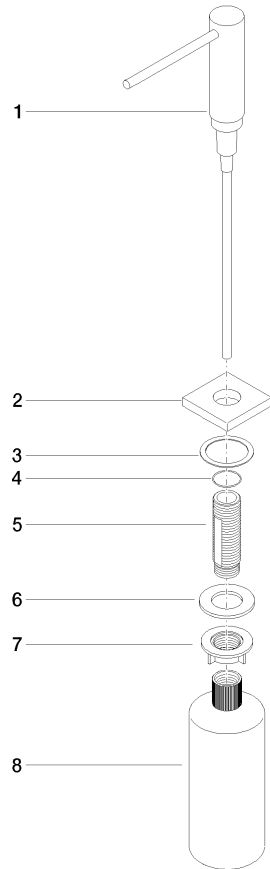

Dispenser with rosette - Durabronz (23kt Gold)

LOT

82 439 970

- 124mm projection
- 500 ml bottle
- can be filled from the top
- rotating pump head
- height 124 mm
- hole diameter 25 mm
- individual rosette 55 x 55 mm

Fits LOT

	Durabronz (23kt Gold)	82 439 970-09
	Chrome	82 439 970-00
	Brushed Platinum	82 439 970-06
	Platinum	82 439 970-08
	Dark Chrome	82 439 970-19
	Brushed Durabronz (23kt Gold)	82 439 970-28
	Brushed Champagne (22kt Gold)	82 439 970-46
	Champagne (22kt Gold)	82 439 970-47
	Brushed Chrome	82 439 970-93
	Brushed Dark Platinum	82 439 970-99

Dispenser with rosette - Durabronz (23kt Gold)

LOT

82 439 970

mm [inches]

82 439 970

Parts for other finishes can be found here: [Chrome](#)

Spare parts list

No.	Item Number	Name	Quantity used	Delivery time
1	90 10 10 538 00-09	dispenser	1	40
2	08 27 97 505-09	rosette	1	40
3	08 10 10 624 90	disc	1	2
4	09 14 10 151 90	seal	1	2
5	08 10 10 527 90	holder	1	2
6	09 14 05 014 90	seal	1	2
7	08 10 10 517 90	nut	1	2
8	90 10 10 603 00 90	container	1	2