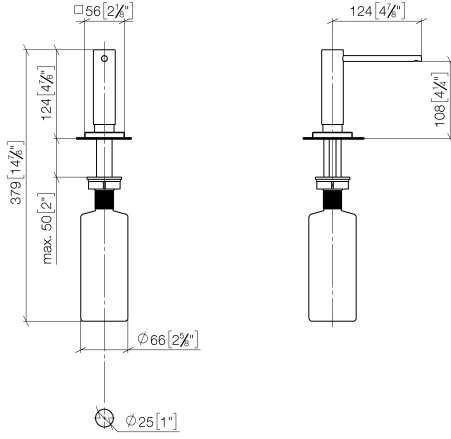

## Dispenser with rosette - Dark Chrome

82 439 970

- 124mm projection
- 500 ml bottle
- can be filled from the top
- rotating pump head
- height 124 mm
- hole diameter 25 mm
- individual rosette 55 x 55 mm

Fits LOT

	Dark Chrome	82 439 970-19
	Chrome	82 439 970-00
	Brushed Platinum	82 439 970-06
	Platinum	82 439 970-08
	Durabrass (23kt Gold)	82 439 970-09
	Brushed Durabrass (23kt Gold)	82 439 970-28
	Brushed Champagne (22kt Gold)	82 439 970-46
	Champagne (22kt Gold)	82 439 970-47
	Brushed Chrome	82 439 970-93
	Brushed Dark Platinum	82 439 970-99

## Dispenser with rosette - Dark Chrome

82 439 970

mm [inches]

## Dispenser with rosette - Dark Chrome

---

82 439 970

Parts for other  
finishes can be found  
here: [Chrome](#)