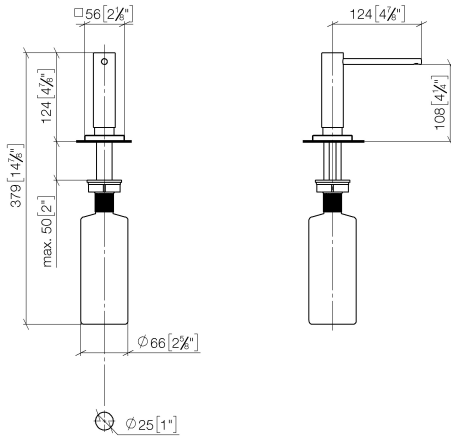

Dispenser with rosette - Brushed Durabron (23kt Gold)

LOT

82 439 970

- 124mm projection
- 500 ml bottle
- can be filled from the top
- rotating pump head
- height 124 mm
- hole diameter 25 mm
- individual rosette 55 x 55 mm

Fits LOT

| | | |
|--|-------------------------------|---------------|
|  | Brushed Durabron (23kt Gold) | 82 439 970-28 |
|  | Chrome | 82 439 970-00 |
|  | Brushed Platinum | 82 439 970-06 |
|  | Platinum | 82 439 970-08 |
|  | Durabron (23kt Gold) | 82 439 970-09 |
|  | Dark Chrome | 82 439 970-19 |
|  | Brushed Champagne (22kt Gold) | 82 439 970-46 |
|  | Champagne (22kt Gold) | 82 439 970-47 |
|  | Brushed Chrome | 82 439 970-93 |
|  | Brushed Dark Platinum | 82 439 970-99 |

Dispenser with rosette - Brushed Durabronze (23kt Gold)

LOT

82 439 970

mm [inches]

82 439 970

Parts for other finishes can be found here: [Chrome](#)

Spare parts list

| No. | Item Number | Name | Quantity used | Delivery time |
|-----|--------------------|-----------|---------------|---------------|
| 1 | 90 10 10 538 00-28 | dispenser | 1 | 20 |
| 2 | 08 27 97 505-28 | rosette | 1 | 20 |
| 3 | 08 10 10 624 90 | disc | 1 | 2 |
| 4 | 09 14 10 151 90 | seal | 1 | 2 |
| 5 | 08 10 10 527 90 | holder | 1 | 2 |
| 6 | 09 14 05 014 90 | seal | 1 | 2 |
| 7 | 08 10 10 517 90 | nut | 1 | 2 |
| 8 | 90 10 10 603 00 90 | container | 1 | 2 |