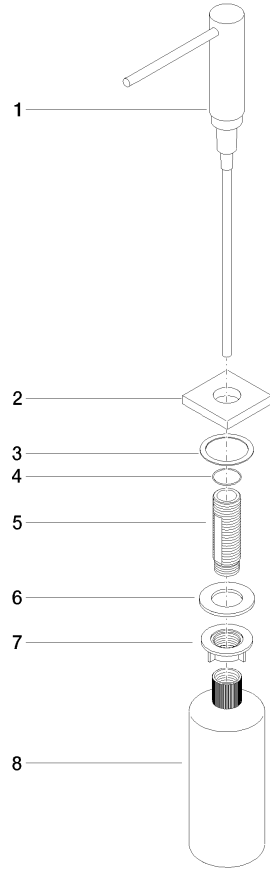

Dispenser with rosette - Brushed Durabron (23kt Gold)

LOT

82 439 970

- 124mm projection
- 500 ml bottle
- can be filled from the top
- rotating pump head
- height 124 mm
- hole diameter 25 mm
- individual rosette 55 x 55 mm

Fits LOT

| | | |
|--|-------------------------------|---------------|
|  | Brushed Durabron (23kt Gold) | 82 439 970-28 |
|  | Chrome | 82 439 970-00 |
|  | Brushed Platinum | 82 439 970-06 |
|  | Platinum | 82 439 970-08 |
|  | Durabron (23kt Gold) | 82 439 970-09 |
|  | Dark Chrome | 82 439 970-19 |
|  | Brushed Champagne (22kt Gold) | 82 439 970-46 |
|  | Champagne (22kt Gold) | 82 439 970-47 |
|  | Brushed Chrome | 82 439 970-93 |
|  | Brushed Dark Platinum | 82 439 970-99 |

Dispenser with rosette - Brushed Durabronze (23kt Gold)

LOT

82 439 970

mm [inches]

82 439 970

Parts for other finishes can be found here: [Chrome](#)

Spare parts list

| No. | Item Number | Name | Quantity used | Delivery time |
|-----|--------------------|-----------|---------------|---------------|
| 1 | 90 10 10 538 00-28 | dispenser | 1 | 20 |
| 2 | 08 27 97 505-28 | rosette | 1 | 20 |
| 3 | 08 10 10 624 90 | disc | 1 | 2 |
| 4 | 09 14 10 151 90 | seal | 1 | 2 |
| 5 | 08 10 10 527 90 | holder | 1 | 2 |
| 6 | 09 14 05 014 90 | seal | 1 | 2 |
| 7 | 08 10 10 517 90 | nut | 1 | 2 |
| 8 | 90 10 10 603 00 90 | container | 1 | 2 |