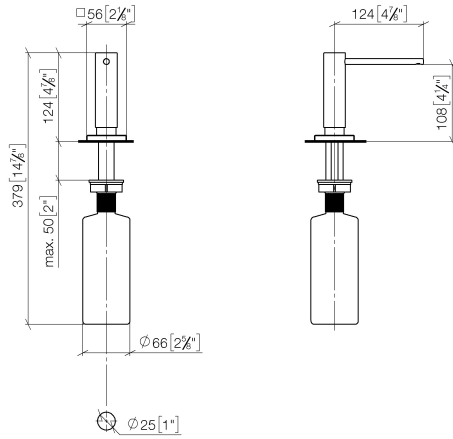

## Dispenser with rosette - Brushed Champagne (22kt Gold)

---

82 439 970 Product version from 4/1/2025

- 124mm projection
- 500 ml bottle
- can be filled from the top
- rotating pump head
- height 124 mm
- hole diameter 25 mm
- individual rosette 55 x 55 mm

Fits LOT

## Dispenser with rosette - Brushed Champagne (22kt Gold)

82 439 970 Product version from 4/1/2025

mm [inches]

**Dispenser with rosette - Brushed Champagne (22kt Gold)**

82 439 970 Product version from 4/1/2025

**Spare parts list**

No.	Item Number	Name	Quantity used	Delivery time
1	90 10 10 538 00-46	dispenser	1	50
2	08 27 97 505-46	rosette	1	30
3	08 10 10 624 90	disc	1	2
4	09 14 10 151 90	seal	1	2
5	08 10 10 527 90	holder	1	2
6	09 14 05 014 90	seal	1	2
7	08 10 10 517 90	nut	1	2
8	90 10 10 603 00 90	container	1	2