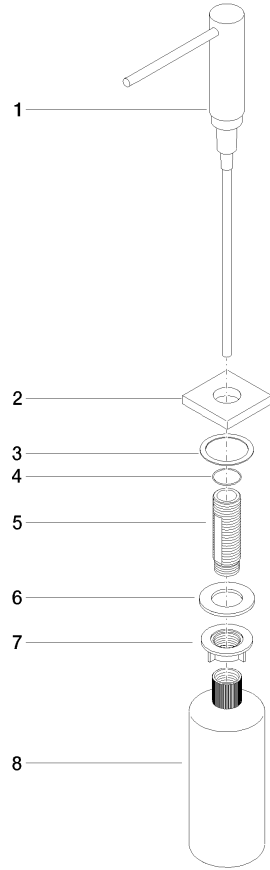

## Dispenser with rosette - Brushed Champagne (22kt Gold)

---

82 439 970 Product version from 4/1/2025

- 124mm projection
- 500 ml bottle
- can be filled from the top
- rotating pump head
- height 124 mm
- hole diameter 25 mm
- individual rosette 55 x 55 mm

Fits LOT

## Dispenser with rosette - Brushed Champagne (22kt Gold)

82 439 970 Product version from 4/1/2025

mm [inches]

**Dispenser with rosette - Brushed Champagne (22kt Gold)**

82 439 970 Product version from 4/1/2025

**Spare parts list**

No.	Item Number	Name	Quantity used	Delivery time
1	90 10 10 538 00-46	dispenser	1	50
2	08 27 97 505-46	rosette	1	30
3	08 10 10 624 90	disc	1	2
4	09 14 10 151 90	seal	1	2
5	08 10 10 527 90	holder	1	2
6	09 14 05 014 90	seal	1	2
7	08 10 10 517 90	nut	1	2
8	90 10 10 603 00 90	container	1	2