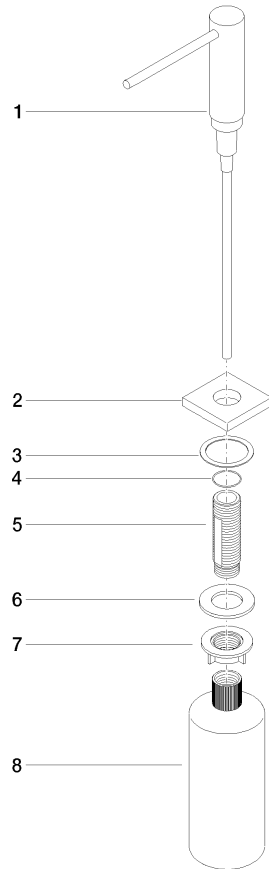

Dispenser with rosette - Brushed Dark Platinum

LOT

82 439 970

- 124mm projection
- 500 ml bottle
- can be filled from the top
- rotating pump head
- height 124 mm
- hole diameter 25 mm
- individual rosette 55 x 55 mm

Fits LOT

	Brushed Dark Platinum	82 439 970-99
	Chrome	82 439 970-00
	Brushed Platinum	82 439 970-06
	Platinum	82 439 970-08
	Durabrand (23kt Gold)	82 439 970-09
	Dark Chrome	82 439 970-19
	Brushed Durabrand (23kt Gold)	82 439 970-28
	Brushed Champagne (22kt Gold)	82 439 970-46
	Champagne (22kt Gold)	82 439 970-47
	Brushed Chrome	82 439 970-93

82 439 970

mm [inches]

82 439 970

Parts for other finishes can be found here: [Chrome](#)

Spare parts list

No.	Item Number	Name	Quantity used	Delivery time
1	90 10 10 538 00-99	dispenser	1	30
2	08 27 97 505-99	rosette	1	30
3	08 10 10 624 90	disc	1	2
4	09 14 10 151 90	seal	1	2
5	08 10 10 527 90	holder	1	2
6	09 14 05 014 90	seal	1	2
7	08 10 10 517 90	nut	1	2
8	90 10 10 603 00 90	container	1	2