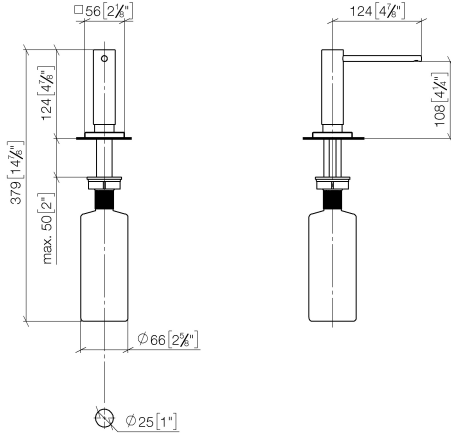

Dispenser with rosette - Brushed Dark Platinum

LOT

82 439 970

- 124mm projection
- 500 ml bottle
- can be filled from the top
- rotating pump head
- height 124 mm
- hole diameter 25 mm
- individual rosette 55 x 55 mm

Fits LOT

	Brushed Dark Platinum	82 439 970-99
	Chrome	82 439 970-00
	Brushed Platinum	82 439 970-06
	Platinum	82 439 970-08
	Durabrand (23kt Gold)	82 439 970-09
	Dark Chrome	82 439 970-19
	Brushed Durabrand (23kt Gold)	82 439 970-28
	Brushed Champagne (22kt Gold)	82 439 970-46
	Champagne (22kt Gold)	82 439 970-47
	Brushed Chrome	82 439 970-93

82 439 970

mm [inches]

82 439 970

Parts for other finishes can be found here: [Chrome](#)

Spare parts list

No.	Item Number	Name	Quantity used	Delivery time
1	90 10 10 538 00-99	dispenser	1	30
2	08 27 97 505-99	rosette	1	30
3	08 10 10 624 90	disc	1	2
4	09 14 10 151 90	seal	1	2
5	08 10 10 527 90	holder	1	2
6	09 14 05 014 90	seal	1	2
7	08 10 10 517 90	nut	1	2
8	90 10 10 603 00 90	container	1	2