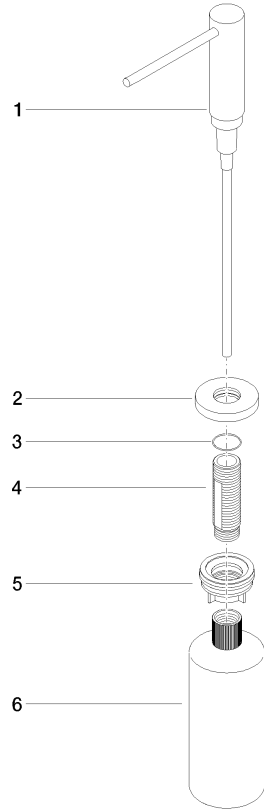

Dispenser with rosette - Brushed Platinum

82 444 970 Product version from 10/1/2024

- 124mm projection
- 500 ml bottle
- can be filled from the top
- rotating pump head
- height 124 mm
- rosette Ø 55 mm
- hole diameter 25 mm

Fits ELIO, ENO, MEM, META SQUARE, SYNC, TARA and TARA ULTRA

	Brushed Platinum	82 444 970-06
	Chrome	82 444 970-00
	Platinum	82 444 970-08
	Durabross (23kt Gold)	82 444 970-09
	Dark Chrome	82 444 970-19
	Brushed Durabross (23kt Gold)	82 444 970-28
	Matte Black	82 444 970-33
	Brushed Champagne (22kt Gold)	82 444 970-46
	Champagne (22kt Gold)	82 444 970-47
	Brushed Chrome	82 444 970-93
	Brushed Dark Platinum	82 444 970-99

Dispenser with rosette - Brushed Platinum

82 444 970 Product version from 10/1/2024

mm [inches]

Dispenser with rosette - Brushed Platinum

82 444 970 Product version from 10/1/2024

Parts for other finishes can be found here: [Chrome](#)

Spare parts list

No.	Item Number	Name	Quantity used	Delivery time
1	90 10 10 538 00-06	dispenser	1	30
2	90 27 97 506 00-06	rosette	1	10
3	09 14 10 151 90	seal	1	2
4	08 10 10 527 90	holder	1	2
5	05 23 10 001 00 90	fixing set	1	2
6	90 10 10 603 00 90	container	1	2