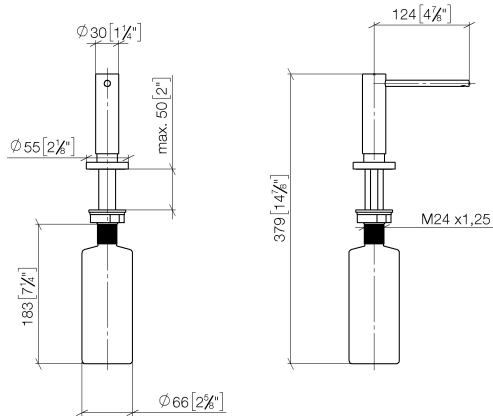

Dispenser with rosette - Brushed Platinum

82 444 970 Product version from 10/1/2024

- 124mm projection
- 500 ml bottle
- can be filled from the top
- rotating pump head
- height 124 mm
- rosette Ø 55 mm
- hole diameter 25 mm

Fits ELIO, ENO, MEM, META SQUARE, SYNC, TARA and TARA ULTRA

	Brushed Platinum	82 444 970-06
	Chrome	82 444 970-00
	Platinum	82 444 970-08
	Durabross (23kt Gold)	82 444 970-09
	Dark Chrome	82 444 970-19
	Brushed Durabross (23kt Gold)	82 444 970-28
	Matte Black	82 444 970-33
	Brushed Champagne (22kt Gold)	82 444 970-46
	Champagne (22kt Gold)	82 444 970-47
	Brushed Chrome	82 444 970-93
	Brushed Dark Platinum	82 444 970-99

Dispenser with rosette - Brushed Platinum

82 444 970 Product version from 10/1/2024

mm [inches]

Dispenser with rosette - Brushed Platinum

82 444 970 Product version from 10/1/2024

Parts for other finishes can be found here: [Chrome](#)

Spare parts list

No.	Item Number	Name	Quantity used	Delivery time
1	90 10 10 538 00-06	dispenser	1	30
2	90 27 97 506 00-06	rosette	1	10
3	09 14 10 151 90	seal	1	2
4	08 10 10 527 90	holder	1	2
5	05 23 10 001 00 90	fixing set	1	2
6	90 10 10 603 00 90	container	1	2