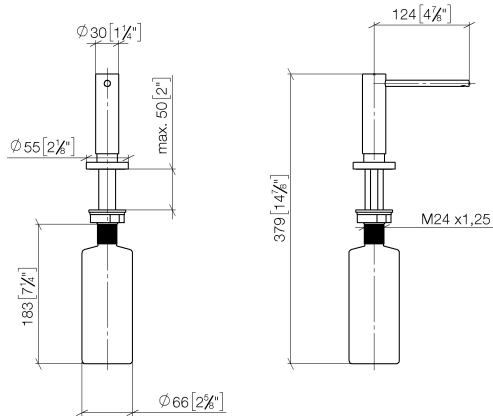

Dispenser with rosette - Durabronss (23kt Gold)

82 444 970 Product version from 10/1/2024

- 124mm projection
- 500 ml bottle
- can be filled from the top
- rotating pump head
- height 124 mm
- rosette Ø 55 mm
- hole diameter 25 mm

Fits ELIO, ENO, MEM, META SQUARE, SYNC, TARA and TARA ULTRA

| | | |
|---|--------------------------------|---------------|
|  | Durabronss (23kt Gold) | 82 444 970-09 |
|  | Chrome | 82 444 970-00 |
|  | Brushed Platinum | 82 444 970-06 |
|  | Platinum | 82 444 970-08 |
|  | Dark Chrome | 82 444 970-19 |
|  | Brushed Durabronss (23kt Gold) | 82 444 970-28 |
|  | Matte Black | 82 444 970-33 |
|  | Brushed Champagne (22kt Gold) | 82 444 970-46 |
|  | Champagne (22kt Gold) | 82 444 970-47 |
|  | Brushed Chrome | 82 444 970-93 |
|  | Brushed Dark Platinum | 82 444 970-99 |

Dispenser with rosette - Durabronze (23kt Gold)

82 444 970 Product version from 10/1/2024

mm [inches]

Dispenser with rosette - Durabronz (23kt Gold)

82 444 970 Product version from 10/1/2024

Parts for other finishes can be found here: [Chrome](#)

Spare parts list

| No. | Item Number | Name | Quantity used | Delivery time |
|-----|--------------------|------------|---------------|---------------|
| 1 | 90 10 10 538 00-09 | dispenser | 1 | 60 |
| 2 | 90 27 97 506 00-09 | rosette | 1 | 40 |
| 3 | 09 14 10 151 90 | seal | 1 | 2 |
| 4 | 08 10 10 527 90 | holder | 1 | 2 |
| 5 | 05 23 10 001 00 90 | fixing set | 1 | 2 |
| 6 | 90 10 10 603 00 90 | container | 1 | 2 |