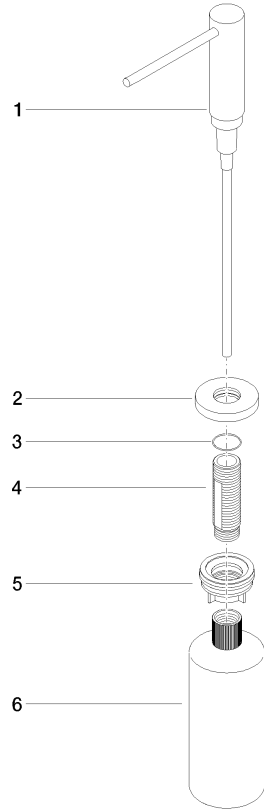

Dispenser with rosette - Durabronss (23kt Gold)

82 444 970 Product version from 10/1/2024

- 124mm projection
- 500 ml bottle
- can be filled from the top
- rotating pump head
- height 124 mm
- rosette Ø 55 mm
- hole diameter 25 mm

Fits ELIO, ENO, MEM, META SQUARE, SYNC, TARA and TARA ULTRA

| | | |
|---|--------------------------------|---------------|
|  | Durabronss (23kt Gold) | 82 444 970-09 |
|  | Chrome | 82 444 970-00 |
|  | Brushed Platinum | 82 444 970-06 |
|  | Platinum | 82 444 970-08 |
|  | Dark Chrome | 82 444 970-19 |
|  | Brushed Durabronss (23kt Gold) | 82 444 970-28 |
|  | Matte Black | 82 444 970-33 |
|  | Brushed Champagne (22kt Gold) | 82 444 970-46 |
|  | Champagne (22kt Gold) | 82 444 970-47 |
|  | Brushed Chrome | 82 444 970-93 |
|  | Brushed Dark Platinum | 82 444 970-99 |

Dispenser with rosette - Durabronze (23kt Gold)

82 444 970 Product version from 10/1/2024

mm [inches]

Dispenser with rosette - Durabronz (23kt Gold)

82 444 970 Product version from 10/1/2024

Parts for other finishes can be found here: [Chrome](#)

Spare parts list

| No. | Item Number | Name | Quantity used | Delivery time |
|-----|--------------------|------------|---------------|---------------|
| 1 | 90 10 10 538 00-09 | dispenser | 1 | 60 |
| 2 | 90 27 97 506 00-09 | rosette | 1 | 40 |
| 3 | 09 14 10 151 90 | seal | 1 | 2 |
| 4 | 08 10 10 527 90 | holder | 1 | 2 |
| 5 | 05 23 10 001 00 90 | fixing set | 1 | 2 |
| 6 | 90 10 10 603 00 90 | container | 1 | 2 |