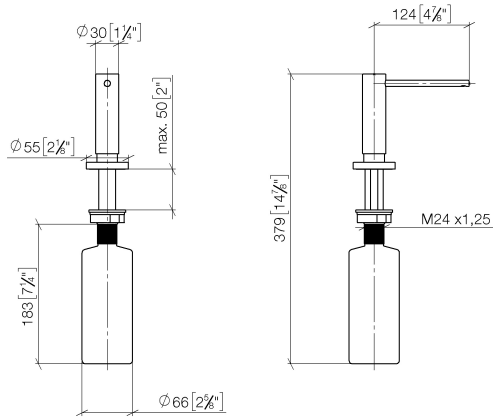

Dispenser with rosette - Matte Black

82 444 970 Product version from 10/1/2024

- 124mm projection
- 500 ml bottle
- can be filled from the top
- rotating pump head
- height 124 mm
- rosette Ø 55 mm
- hole diameter 25 mm

Fits ELIO, ENO, MEM, META SQUARE, SYNC, TARA and TARA ULTRA

	Matte Black	82 444 970-33
	Chrome	82 444 970-00
	Brushed Platinum	82 444 970-06
	Platinum	82 444 970-08
	Durabross (23kt Gold)	82 444 970-09
	Dark Chrome	82 444 970-19
	Brushed Durabross (23kt Gold)	82 444 970-28
	Brushed Champagne (22kt Gold)	82 444 970-46
	Champagne (22kt Gold)	82 444 970-47
	Brushed Chrome	82 444 970-93
	Brushed Dark Platinum	82 444 970-99

Dispenser with rosette - Matte Black

82 444 970 Product version from 10/1/2024

mm [inches]

Dispenser with rosette - Matte Black

82 444 970 Product version from 10/1/2024

Parts for other finishes can be found here: [Chrome](#)

Spare parts list

No.	Item Number	Name	Quantity used	Delivery time
1	90 10 10 538 00-33	dispenser	1	50
2	90 27 97 506 00-33	rosette	1	30
3	09 14 10 151 90	seal	1	2
4	08 10 10 527 90	holder	1	2
5	05 23 10 001 00 90	fixing set	1	2
6	90 10 10 603 00 90	container	1	2