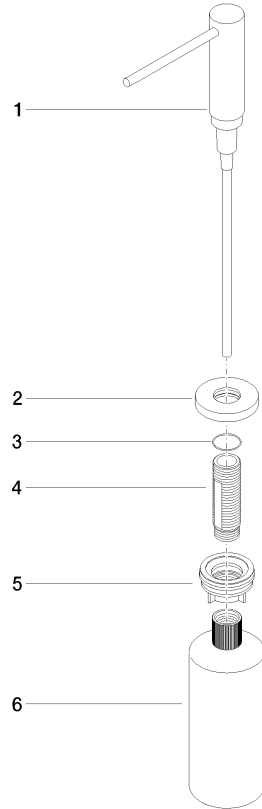

Dispenser with rosette - Matte Black

82 444 970 Product version from 10/1/2024

- 124mm projection
- 500 ml bottle
- can be filled from the top
- rotating pump head
- height 124 mm
- rosette Ø 55 mm
- hole diameter 25 mm

Fits ELIO, ENO, MEM, META SQUARE, SYNC, TARA and TARA ULTRA

	Matte Black	82 444 970-33
	Chrome	82 444 970-00
	Brushed Platinum	82 444 970-06
	Platinum	82 444 970-08
	Durabross (23kt Gold)	82 444 970-09
	Dark Chrome	82 444 970-19
	Brushed Durabross (23kt Gold)	82 444 970-28
	Brushed Champagne (22kt Gold)	82 444 970-46
	Champagne (22kt Gold)	82 444 970-47
	Brushed Chrome	82 444 970-93
	Brushed Dark Platinum	82 444 970-99

Dispenser with rosette - Matte Black

82 444 970 Product version from 10/1/2024

mm [inches]

Dispenser with rosette - Matte Black

82 444 970 Product version from 10/1/2024

Parts for other finishes can be found here: [Chrome](#)

Spare parts list

No.	Item Number	Name	Quantity used	Delivery time
1	90 10 10 538 00-33	dispenser	1	50
2	90 27 97 506 00-33	rosette	1	30
3	09 14 10 151 90	seal	1	2
4	08 10 10 527 90	holder	1	2
5	05 23 10 001 00 90	fixing set	1	2
6	90 10 10 603 00 90	container	1	2