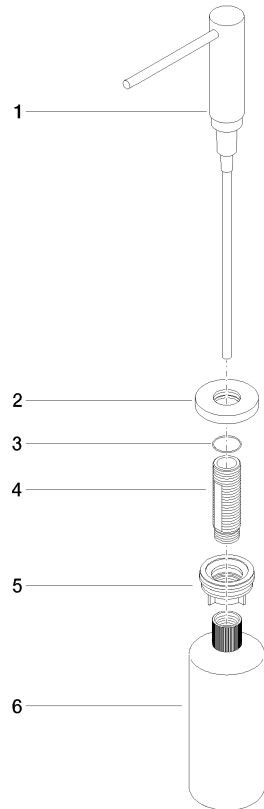

Dispenser with rosette - Brushed Champagne (22kt Gold)

82 444 970 Product version from 10/1/2024

- 124mm projection
- 500 ml bottle
- can be filled from the top
- rotating pump head
- height 124 mm
- rosette Ø 55 mm
- hole diameter 25 mm

Fits ELIO, ENO, MEM, META SQUARE, SYNC, TARA and TARA ULTRA

	Brushed Champagne (22kt Gold)	82 444 970-46
	Chrome	82 444 970-00
	Brushed Platinum	82 444 970-06
	Platinum	82 444 970-08
	Durabrand (23kt Gold)	82 444 970-09
	Dark Chrome	82 444 970-19
	Brushed Durabrand (23kt Gold)	82 444 970-28
	Matte Black	82 444 970-33
	Champagne (22kt Gold)	82 444 970-47
	Brushed Chrome	82 444 970-93
	Brushed Dark Platinum	82 444 970-99

Dispenser with rosette - Brushed Champagne (22kt Gold)

82 444 970 Product version from 10/1/2024

mm [inches]

Dispenser with rosette - Brushed Champagne (22kt Gold)

82 444 970 Product version from 10/1/2024

Parts for other finishes can be found here: [Chrome](#)

Spare parts list

No.	Item Number	Name	Quantity used	Delivery time
1	90 10 10 538 00-46	dispenser	1	50
2	90 27 97 506 00-46	rosette	1	30
3	09 14 10 151 90	seal	1	2
4	08 10 10 527 90	holder	1	2
5	05 23 10 001 00 90	fixing set	1	2
6	90 10 10 603 00 90	container	1	2