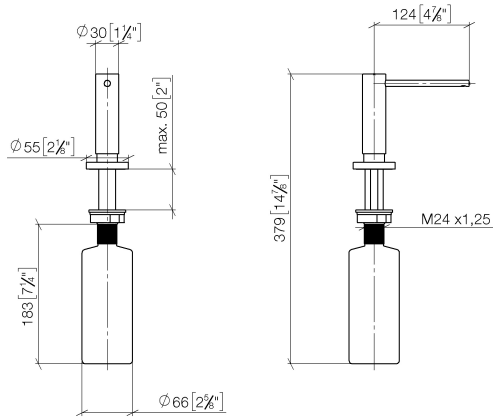

Dispenser with rosette - Brushed Champagne (22kt Gold)

82 444 970 Product version from 10/1/2024

- 124mm projection
- 500 ml bottle
- can be filled from the top
- rotating pump head
- height 124 mm
- rosette Ø 55 mm
- hole diameter 25 mm

Fits ELIO, ENO, MEM, META SQUARE, SYNC, TARA and TARA ULTRA

	Brushed Champagne (22kt Gold)	82 444 970-46
	Chrome	82 444 970-00
	Brushed Platinum	82 444 970-06
	Platinum	82 444 970-08
	Durabrand (23kt Gold)	82 444 970-09
	Dark Chrome	82 444 970-19
	Brushed Durabrand (23kt Gold)	82 444 970-28
	Matte Black	82 444 970-33
	Champagne (22kt Gold)	82 444 970-47
	Brushed Chrome	82 444 970-93
	Brushed Dark Platinum	82 444 970-99

Dispenser with rosette - Brushed Champagne (22kt Gold)

82 444 970 Product version from 10/1/2024

mm [inches]

Dispenser with rosette - Brushed Champagne (22kt Gold)

82 444 970 Product version from 10/1/2024

Parts for other finishes can be found here: [Chrome](#)

Spare parts list

No.	Item Number	Name	Quantity used	Delivery time
1	90 10 10 538 00-46	dispenser	1	50
2	90 27 97 506 00-46	rosette	1	30
3	09 14 10 151 90	seal	1	2
4	08 10 10 527 90	holder	1	2
5	05 23 10 001 00 90	fixing set	1	2
6	90 10 10 603 00 90	container	1	2