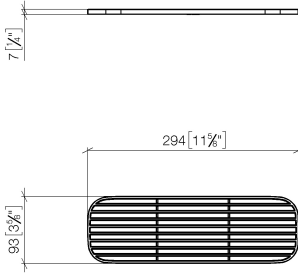

## Grid element - Creamy White

---

82 482 970

- high-quality plastic grid elements
- plastic grid elements

NOTE: Grid elements must be ordered separately.

	Creamy White	82 482 970-51
	Matte Black	82 482 970-33
	Light Grey	82 482 970-52
	Taupe	82 482 970-53

## Grid element - Creamy White

---

82 482 970

mm [inches]

Grid element - Creamy White

---

82 482 970