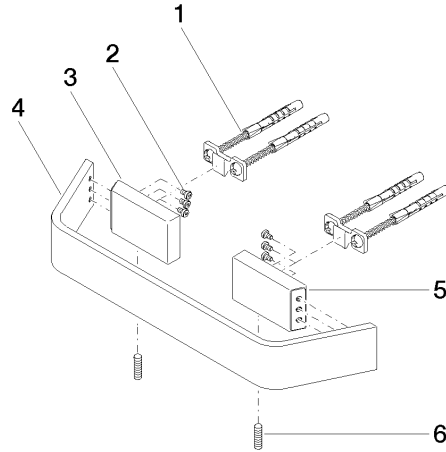

CL.1 Bath grip - Brushed Platinum

83 020 705 Product version from 3/9/2015

- gauge 200 mm
- width 273mm
- height 35 mm
- 70mm projection

	Brushed Platinum	83 020 705-06
	Chrome	83 020 705-00
	Dark Chrome	83 020 705-19
	Brushed Champagne (22kt Gold)	83 020 705-46
	Champagne (22kt Gold)	83 020 705-47
	Brushed Dark Platinum	83 020 705-99

CL.1 Bath grip - Brushed Platinum

83 020 705 Product version from 3/9/2015

mm [inches]

CL.1 Bath grip - Brushed Platinum

83 020 705 Product version from 3/9/2015

Parts for other finishes can be found here: [Chrome](#)

Spare parts list

No.	Item Number	Name	Quantity used	Delivery time
1	05 17 20 758 00 90	fixing set	2	2
2	09 30 30 191 90	screw	6	2
3	08 17 70 500-06	holder	1	10
4	08 17 70 552-06	bar	1	10
5	08 17 70 501-06	holder	1	10
6	04 31 11 113 00 90	pin	1	2