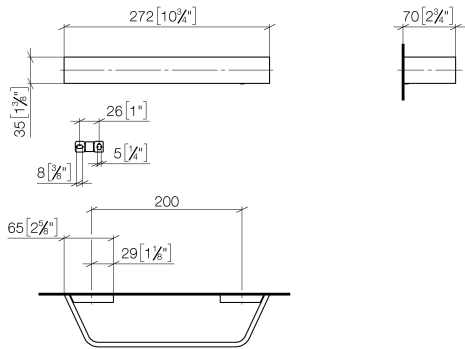

CL.1 Bath grip - Brushed Platinum

83 020 705 Product version from 3/9/2015

- gauge 200 mm
- width 273mm
- height 35 mm
- 70mm projection

	Brushed Platinum	83 020 705-06
	Chrome	83 020 705-00
	Dark Chrome	83 020 705-19
	Brushed Champagne (22kt Gold)	83 020 705-46
	Champagne (22kt Gold)	83 020 705-47
	Brushed Dark Platinum	83 020 705-99

CL.1 Bath grip - Brushed Platinum

83 020 705 Product version from 3/9/2015

mm [inches]

CL.1 Bath grip - Brushed Platinum

83 020 705 Product version from 3/9/2015

Parts for other finishes can be found here: [Chrome](#)

Spare parts list

No.	Item Number	Name	Quantity used	Delivery time
1	05 17 20 758 00 90	fixing set	2	2
2	09 30 30 191 90	screw	6	2
3	08 17 70 500-06	holder	1	10
4	08 17 70 552-06	bar	1	10
5	08 17 70 501-06	holder	1	10
6	04 31 11 113 00 90	pin	1	2