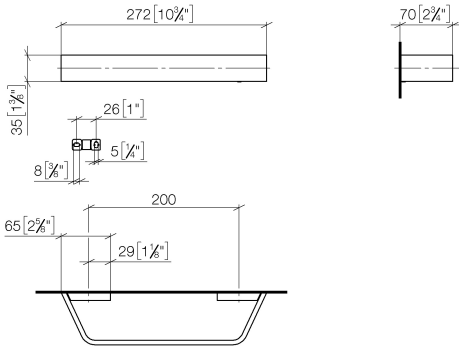

CL.1 Bath grip - Dark Chrome

CL.1

83 020 705

- gauge 200 mm
- width 273mm
- height 35 mm
- 70mm projection

	Dark Chrome	83 020 705-19
	Chrome	83 020 705-00
	Brushed Platinum	83 020 705-06
	Brushed Champagne (22kt Gold)	83 020 705-46
	Champagne (22kt Gold)	83 020 705-47
	Brushed Dark Platinum	83 020 705-99

# CL.1 Bath grip - Dark Chrome

CL.1

83 020 705

mm [inches]

83 020 705

**Product version from 3/9/2015**

Parts for other  
finishes can be found  
here: [Chrome](#)

#### Product version from 3/9/2015

No.	Item Number	Name	Quantity used	Delivery time
	05 17 20 758 00 90	fixing set	12	2