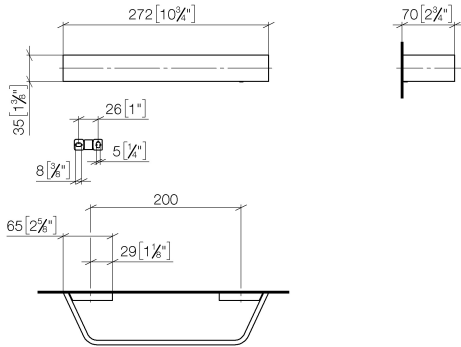

CL.1 Bath grip - Brushed Dark Platinum

CL.1

83 020 705

- gauge 200 mm
- width 273mm
- height 35 mm
- 70mm projection

	Brushed Dark Platinum	83 020 705-99
	Chrome	83 020 705-00
	Brushed Platinum	83 020 705-06
	Dark Chrome	83 020 705-19
	Brushed Champagne (22kt Gold)	83 020 705-46
	Champagne (22kt Gold)	83 020 705-47

83 020 705

mm [inches]

83 020 705

Product version from 3/9/2015

Parts for other finishes can be found here: [Chrome](#)

CL.1 Bath grip - Brushed Dark Platinum

CL.1

83 020 705

Spare parts list

Product version from 3/9/2015

No.	Item Number	Name	Quantity used	Delivery time
	05 17 20 758 00 90	fixing set	12	2