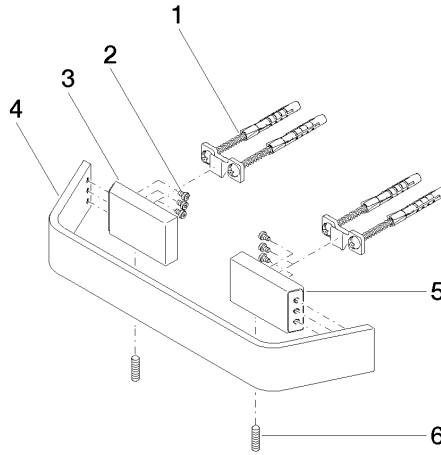

CL.1 Bath grip - Brushed Dark Platinum

CL.1

83 020 705

- gauge 200 mm
- width 273mm
- height 35 mm
- 70mm projection

	Brushed Dark Platinum	83 020 705-99
	Chrome	83 020 705-00
	Brushed Platinum	83 020 705-06
	Dark Chrome	83 020 705-19
	Brushed Champagne (22kt Gold)	83 020 705-46
	Champagne (22kt Gold)	83 020 705-47

83 020 705

mm [inches]

83 020 705

Product version from 3/9/2015

Parts for other finishes can be found here: [Chrome](#)

CL.1 Bath grip - Brushed Dark Platinum

CL.1

83 020 705

Spare parts list

Product version from 3/9/2015

No.	Item Number	Name	Quantity used	Delivery time
	05 17 20 758 00 90	fixing set	12	2