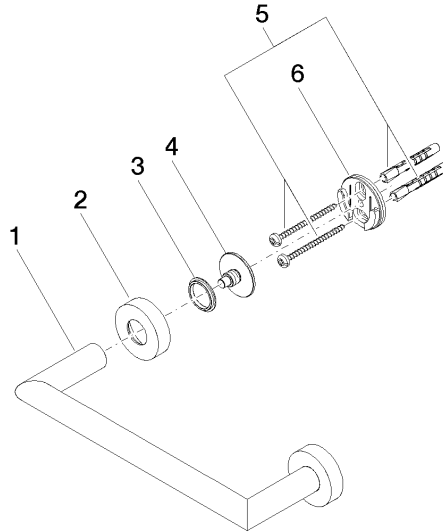

83 020 979

- gauge 200 mm
- width 240mm
- height 40 mm
- rosette Ø 40 mm
- 75mm projection

Fits: LISSÉ, META

	Brushed Platinum	83 020 979-06
	Chrome	83 020 979-00
	Dark Chrome	83 020 979-19
	Light Gold	83 020 979-26
	Brushed Light Gold	83 020 979-27
	Matte Black	83 020 979-33
	Brushed Bronze	83 020 979-42
	Brushed Champagne (22kt Gold)	83 020 979-46
	Champagne (22kt Gold)	83 020 979-47
	Brushed Chrome	83 020 979-93
	Brushed Dark Platinum	83 020 979-99

83 020 979

mm [inches]

83 020 979

**Product version from 7/1/2023**

Parts for other  
finishes can be found  
here: [Chrome](#)

## Bath grip - Brushed Platinum

LISSE

83 020 979