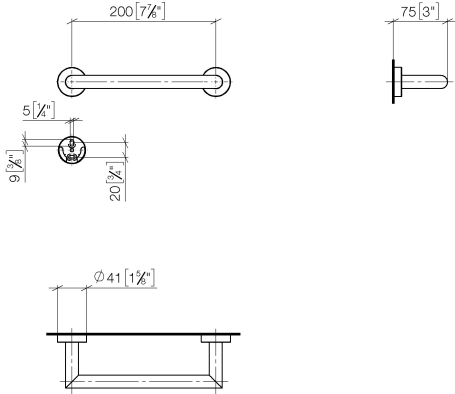

83 020 979

- gauge 200 mm
- width 240mm
- height 40 mm
- rosette Ø 40 mm
- 75mm projection

Fits: LISSÉ, META

	Brushed Platinum	83 020 979-06
	Chrome	83 020 979-00
	Dark Chrome	83 020 979-19
	Light Gold	83 020 979-26
	Brushed Light Gold	83 020 979-27
	Matte Black	83 020 979-33
	Brushed Bronze	83 020 979-42
	Brushed Champagne (22kt Gold)	83 020 979-46
	Champagne (22kt Gold)	83 020 979-47
	Brushed Chrome	83 020 979-93
	Brushed Dark Platinum	83 020 979-99

83 020 979

mm [inches]

83 020 979

**Product version from 7/1/2023**

Parts for other  
finishes can be found  
here: [Chrome](#)