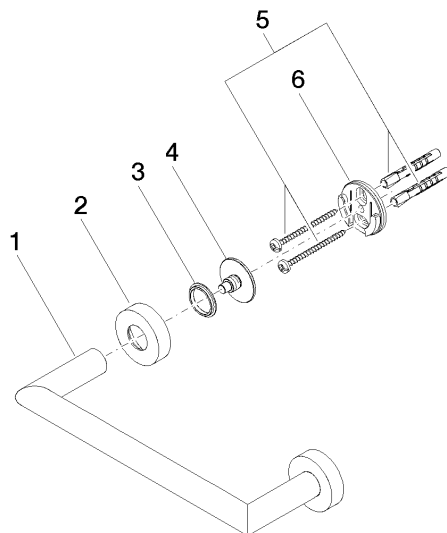

83 020 979

- gauge 200 mm
- width 240mm
- height 40 mm
- rosette Ø 40 mm
- 75mm projection

Fits: LISSÉ, META

| | | |
|---|-------------------------------|---------------|
|  | Light Gold | 83 020 979-26 |
|  | Chrome | 83 020 979-00 |
|  | Brushed Platinum | 83 020 979-06 |
|  | Dark Chrome | 83 020 979-19 |
|  | Brushed Light Gold | 83 020 979-27 |
|  | Matte Black | 83 020 979-33 |
|  | Brushed Bronze | 83 020 979-42 |
|  | Brushed Champagne (22kt Gold) | 83 020 979-46 |
|  | Champagne (22kt Gold) | 83 020 979-47 |
|  | Brushed Chrome | 83 020 979-93 |
|  | Brushed Dark Platinum | 83 020 979-99 |

83 020 979

mm [inches]

83 020 979

Parts for other finishes can be found here: [Chrome](#)

Spare parts list

| No. | Item Number | Name | Quantity used | Delivery time |
|-----|--------------------|------------|---------------|---------------|
| 1 | 05 28 22 545 00-26 | holder | 1 | 60 |
| 2 | 08 27 97 502-26 | rosette | 2 | 60 |
| 3 | 08 30 11 517 90 | ring | 2 | 2 |
| 4 | 08 17 97 560 90 | holder | 2 | 2 |
| 5 | 05 30 31 025 00 90 | fixing set | 2 | 2 |
| 6 | 08 17 97 501 07 | holder | 2 | 2 |