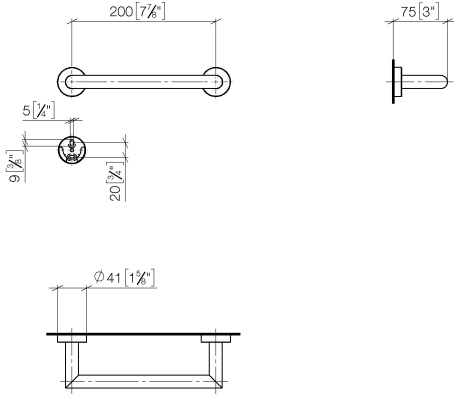

83 020 979

- gauge 200 mm
- width 240mm
- height 40 mm
- rosette Ø 40 mm
- 75mm projection

Fits: LISSÉ, META

| | | |
|---|-------------------------------|---------------|
|  | Light Gold | 83 020 979-26 |
|  | Chrome | 83 020 979-00 |
|  | Brushed Platinum | 83 020 979-06 |
|  | Dark Chrome | 83 020 979-19 |
|  | Brushed Light Gold | 83 020 979-27 |
|  | Matte Black | 83 020 979-33 |
|  | Brushed Bronze | 83 020 979-42 |
|  | Brushed Champagne (22kt Gold) | 83 020 979-46 |
|  | Champagne (22kt Gold) | 83 020 979-47 |
|  | Brushed Chrome | 83 020 979-93 |
|  | Brushed Dark Platinum | 83 020 979-99 |

83 020 979

mm [inches]

83 020 979

Parts for other finishes can be found here: [Chrome](#)

Spare parts list

| No. | Item Number | Name | Quantity used | Delivery time |
|-----|--------------------|------------|---------------|---------------|
| 1 | 05 28 22 545 00-26 | holder | 1 | 60 |
| 2 | 08 27 97 502-26 | rosette | 2 | 60 |
| 3 | 08 30 11 517 90 | ring | 2 | 2 |
| 4 | 08 17 97 560 90 | holder | 2 | 2 |
| 5 | 05 30 31 025 00 90 | fixing set | 2 | 2 |
| 6 | 08 17 97 501 07 | holder | 2 | 2 |