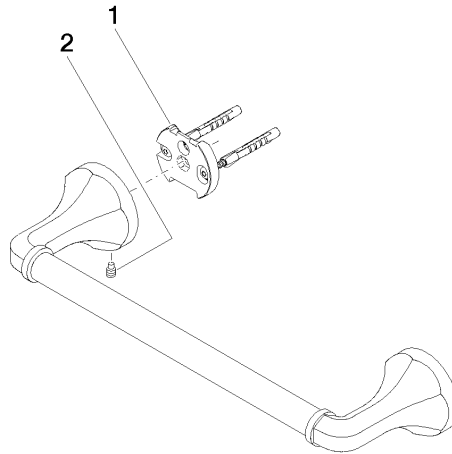

83 030 361

- gauge 300 mm
- width 360mm
- height 60 mm
- rosette Ø 60 mm
- 90mm projection

	Brushed Platinum	83 030 361-06
	Chrome	83 030 361-00
	Platinum	83 030 361-08
	Durabrace (23kt Gold)	83 030 361-09
	Brushed Durabrace (23kt Gold)	83 030 361-28
	Brushed Dark Platinum	83 030 361-99

Recommended miscellaneous

MADISON Mounting for towel bar/tumbler mounting on two sides - 12 358 970 90
 •for towel bar mounting plus towel bar mounting on back.

83 030 361

mm [inches]

83 030 361

Spare parts list

No.	Item Number	Name	Quantity used	Delivery time
1	05 17 97 507 00 90	fixing set	2	2
2	04 31 11 140 00 90	pin	2	2