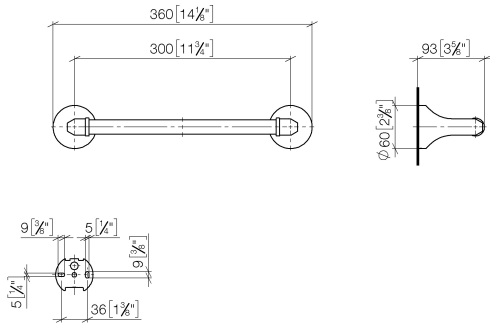

83 030 361

- gauge 300 mm
- width 360mm
- height 60 mm
- rosette Ø 60 mm
- 90mm projection

	Brushed Platinum	83 030 361-06
	Chrome	83 030 361-00
	Platinum	83 030 361-08
	Durabrace (23kt Gold)	83 030 361-09
	Brushed Durabrace (23kt Gold)	83 030 361-28
	Brushed Dark Platinum	83 030 361-99

Recommended miscellaneous

MADISON Mounting for towel bar/tumbler mounting on two sides - 12 358 970 90
 •for towel bar mounting plus towel bar mounting on back.

83 030 361

mm [inches]

83 030 361

Spare parts list

No.	Item Number	Name	Quantity used	Delivery time
1	05 17 97 507 00 90	fixing set	2	2
2	04 31 11 140 00 90	pin	2	2