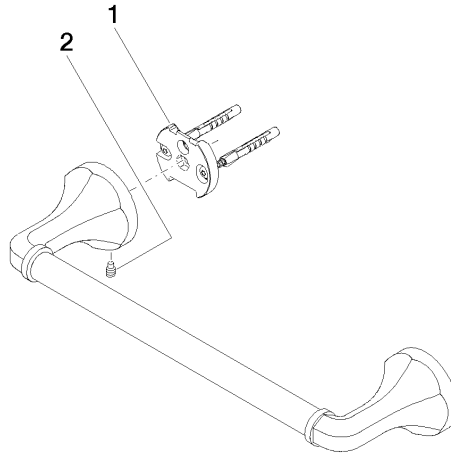

83 030 361

- gauge 300 mm
- width 360mm
- height 60 mm
- rosette Ø 60 mm
- 90mm projection

	Platinum	83 030 361-08
	Chrome	83 030 361-00
	Brushed Platinum	83 030 361-06
	Durabass (23kt Gold)	83 030 361-09
	Brushed Durabass (23kt Gold)	83 030 361-28
	Brushed Dark Platinum	83 030 361-99

Recommended miscellaneous

- MADISON Mounting for towel bar/tumbler mounting on two sides -** 12 358 970 90
- for towel bar mounting plus towel bar mounting on back.

83 030 361

mm [inches]

Product version from 7/3/2016

MADISON Bath grip - Platinum

MADISON

83 030 361

Spare parts list

Product version from 7/3/2016

No.	Item Number	Name	Quantity used	Delivery time
	05 17 97 507 00 90	fixing set	4	2