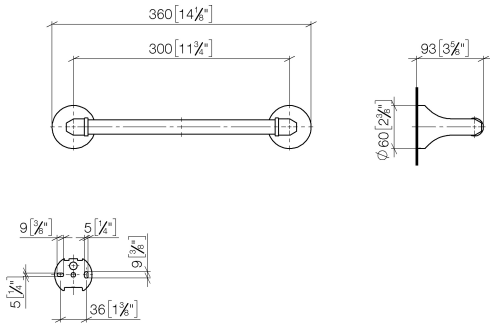

83 030 361

- gauge 300 mm
- width 360mm
- height 60 mm
- rosette Ø 60 mm
- 90mm projection

	Platinum	83 030 361-08
	Chrome	83 030 361-00
	Brushed Platinum	83 030 361-06
	Durabass (23kt Gold)	83 030 361-09
	Brushed Durabass (23kt Gold)	83 030 361-28
	Brushed Dark Platinum	83 030 361-99

Recommended miscellaneous

- MADISON Mounting for towel bar/tumbler mounting on two sides -** 12 358 970 90
- for towel bar mounting plus towel bar mounting on back.

83 030 361

mm [inches]

Product version from 7/3/2016

MADISON Bath grip - Platinum

MADISON

83 030 361

Spare parts list

Product version from 7/3/2016

No.	Item Number	Name	Quantity used	Delivery time
	05 17 97 507 00 90	fixing set	4	2