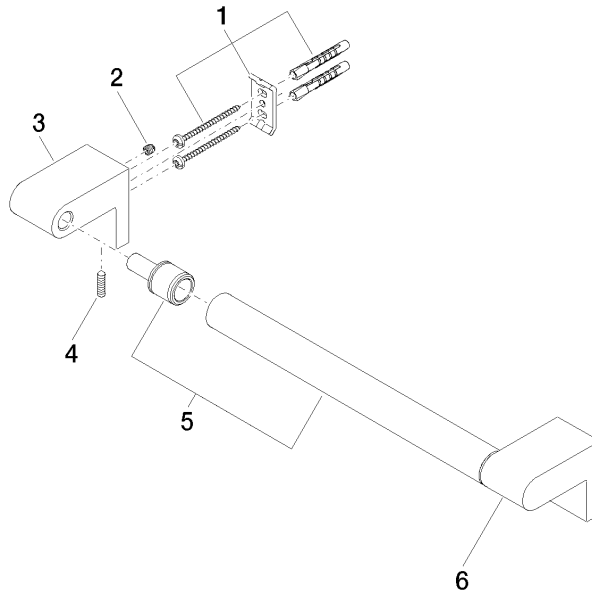

83 030 670

- gauge 300 mm
- width 340mm
- height 60 mm
- 73mm projection

	Dark Chrome	83 030 670-19
	Chrome	83 030 670-00
	Brushed Platinum	83 030 670-06
	Matte Black	83 030 670-33
	Brushed Chrome	83 030 670-93

IMO Bath grip - Dark Chrome

IMO

83 030 670

mm [inches]

83 030 670

Product version from 4/1/2024

Parts for other
finishes can be found
here: [Chrome](#)

IMO Bath grip - Dark Chrome

IMO

83 030 670

Spare parts list

Product version from 4/1/2024

No.	Item Number	Name	Quantity used	Delivery time
	05 17 20 736 00 90	fixing set	9	2