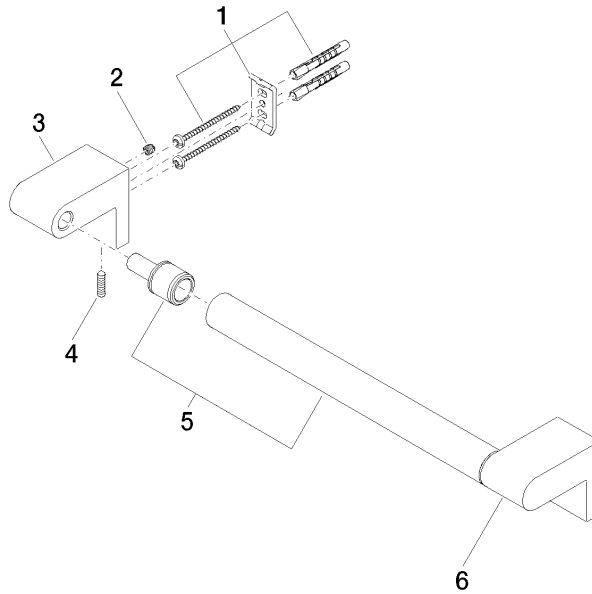

83 030 670

Product version from 4/1/2024

Parts for other
finishes can be found
here: [Chrome](#)