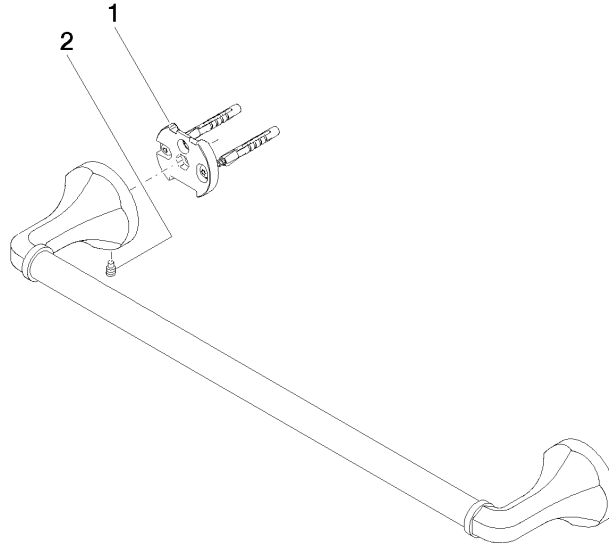

**MADISON Towel bar - Brushed Platinum**

MADISON

83 045 361

- gauge 450 mm
- width 510mm
- height 60 mm
- rosette Ø 60 mm
- 90mm projection

	Brushed Platinum	83 045 361-06
	Chrome	83 045 361-00
	Platinum	83 045 361-08
	Durabress (23kt Gold)	83 045 361-09
	Brushed Durabress (23kt Gold)	83 045 361-28
	Brushed Dark Platinum	83 045 361-99

**Recommended miscellaneous**

**MADISON Mounting for towel bar/tumbler mounting on two sides -** 12 358 970 90  
 ●for towel bar mounting plus towel bar mounting on back.

83 045 361

mm [inches]

83 045 361

**Product version from 7/3/2016**

MADISON Towel bar - Brushed Platinum

MADISON

83 045 361

**Spare parts list**

**Product version from 7/3/2016**

No.	Item Number	Name	Quantity used	Delivery time
	05 17 97 507 00 90	fixing set	4	2