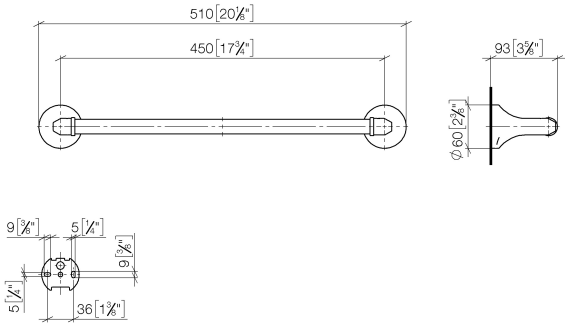

**MADISON Towel bar - Brushed Platinum**

MADISON

83 045 361

- gauge 450 mm
- width 510mm
- height 60 mm
- rosette Ø 60 mm
- 90mm projection

	Brushed Platinum	83 045 361-06
	Chrome	83 045 361-00
	Platinum	83 045 361-08
	Durabress (23kt Gold)	83 045 361-09
	Brushed Durabress (23kt Gold)	83 045 361-28
	Brushed Dark Platinum	83 045 361-99

**Recommended miscellaneous**

**MADISON Mounting for towel bar/tumbler mounting on two sides -** 12 358 970 90  
 ●for towel bar mounting plus towel bar mounting on back.

83 045 361

mm [inches]

83 045 361

**Product version from 7/3/2016**

MADISON Towel bar - Brushed Platinum

MADISON

83 045 361

**Spare parts list**

**Product version from 7/3/2016**

No.	Item Number	Name	Quantity used	Delivery time
	05 17 97 507 00 90	fixing set	4	2