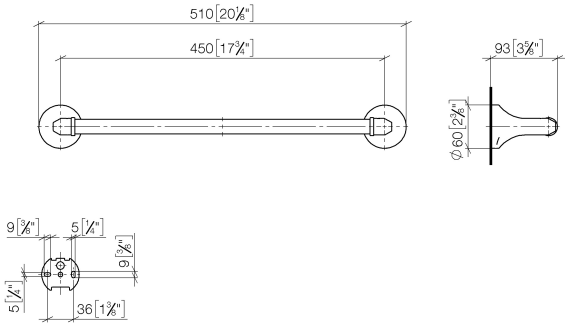

MADISON Towel bar - Durabronss (23kt Gold)

MADISON

83 045 361

- gauge 450 mm
- width 510mm
- height 60 mm
- rosette Ø 60 mm
- 90mm projection

	Durabronss (23kt Gold)	83 045 361-09
	Chrome	83 045 361-00
	Brushed Platinum	83 045 361-06
	Platinum	83 045 361-08
	Brushed Durabronss (23kt Gold)	83 045 361-28
	Brushed Dark Platinum	83 045 361-99

Recommended miscellaneous

MADISON Mounting for towel bar/tumbler mounting on two sides - 12 358 970 90
 •for towel bar mounting plus towel bar mounting on back.

83 045 361

mm [inches]

83 045 361

Product version from 7/3/2016

MADISON Towel bar - Durabronss (23kt Gold)

MADISON

83 045 361

Spare parts list

Product version from 7/3/2016

No.	Item Number	Name	Quantity used	Delivery time
	05 17 97 507 00 90	fixing set	4	2