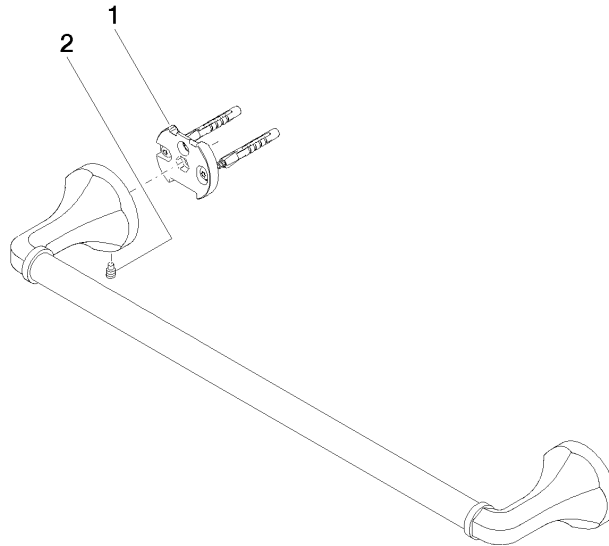

MADISON Towel bar - Durabronss (23kt Gold)

MADISON

83 045 361

- gauge 450 mm
- width 510mm
- height 60 mm
- rosette Ø 60 mm
- 90mm projection

	Durabronss (23kt Gold)	83 045 361-09
	Chrome	83 045 361-00
	Brushed Platinum	83 045 361-06
	Platinum	83 045 361-08
	Brushed Durabronss (23kt Gold)	83 045 361-28
	Brushed Dark Platinum	83 045 361-99

Recommended miscellaneous

MADISON Mounting for towel bar/tumbler mounting on two sides - 12 358 970 90
 •for towel bar mounting plus towel bar mounting on back.

83 045 361

mm [inches]

83 045 361

Product version from 7/3/2016

MADISON Towel bar - Durabronss (23kt Gold)

MADISON

83 045 361

Spare parts list

Product version from 7/3/2016

No.	Item Number	Name	Quantity used	Delivery time
	05 17 97 507 00 90	fixing set	4	2