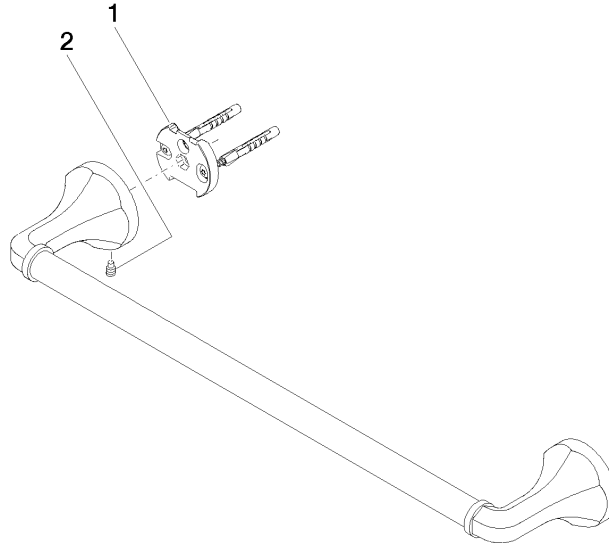

MADISON Towel bar - Brushed Dark Platinum

MADISON

83 045 361

- gauge 450 mm
- width 510mm
- height 60 mm
- rosette Ø 60 mm
- 90mm projection

	Brushed Dark Platinum	83 045 361-99
	Chrome	83 045 361-00
	Brushed Platinum	83 045 361-06
	Platinum	83 045 361-08
	Durabass (23kt Gold)	83 045 361-09
	Brushed Durabass (23kt Gold)	83 045 361-28

Recommended miscellaneous

MADISON Mounting for towel bar/tumbler mounting on two sides - 12 358 970 90
 ●for towel bar mounting plus towel bar mounting on back.

83 045 361

mm [inches]

83 045 361

Product version from 7/3/2016

MADISON Towel bar - Brushed Dark Platinum

MADISON

83 045 361

Spare parts list

Product version from 7/3/2016

No.	Item Number	Name	Quantity used	Delivery time
	05 17 97 507 00 90	fixing set	4	2