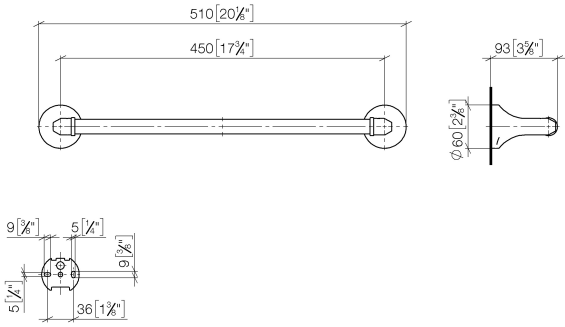

MADISON Towel bar - Brushed Dark Platinum

MADISON

83 045 361

- gauge 450 mm
- width 510mm
- height 60 mm
- rosette Ø 60 mm
- 90mm projection

	Brushed Dark Platinum	83 045 361-99
	Chrome	83 045 361-00
	Brushed Platinum	83 045 361-06
	Platinum	83 045 361-08
	Durabass (23kt Gold)	83 045 361-09
	Brushed Durabass (23kt Gold)	83 045 361-28

Recommended miscellaneous

MADISON Mounting for towel bar/tumbler mounting on two sides - 12 358 970 90
 ●for towel bar mounting plus towel bar mounting on back.

83 045 361

mm [inches]

83 045 361

Product version from 7/3/2016

MADISON Towel bar - Brushed Dark Platinum

MADISON

83 045 361

Spare parts list

Product version from 7/3/2016

No.	Item Number	Name	Quantity used	Delivery time
	05 17 97 507 00 90	fixing set	4	2