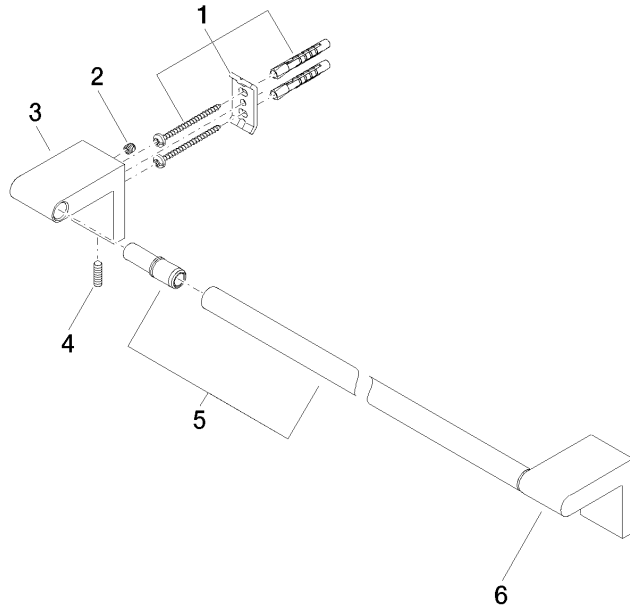

83 045 670

- gauge 450 mm
- width 490mm
- height 60 mm
- 73mm projection

Fits ELIO, ENO, LOT, MEM and TARA ULTRA

	Brushed Platinum	83 045 670-06
	Chrome	83 045 670-00
	Dark Chrome	83 045 670-19
	Matte Black	83 045 670-33
	Brushed Chrome	83 045 670-93

83 045 670

mm [inches]

83 045 670

**Product version from 4/1/2024**

Parts for other finishes can be found here: [Chrome](#)

IMO Towel bar - Brushed Platinum

IMO

83 045 670

**Spare parts list**

**Product version from 4/1/2024**

No.	Item Number	Name	Quantity used	Delivery time
	05 17 20 736 00 90	fixing set	9	2