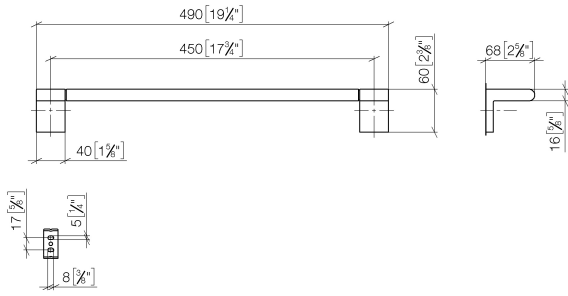

83 045 670

- gauge 450 mm
- width 490mm
- height 60 mm
- 73mm projection

Fits ELIO, ENO, LOT, MEM and TARA ULTRA

	Brushed Platinum	83 045 670-06
	Chrome	83 045 670-00
	Dark Chrome	83 045 670-19
	Matte Black	83 045 670-33
	Brushed Chrome	83 045 670-93

83 045 670

mm [inches]

83 045 670

**Product version from 4/1/2024**

Parts for other finishes can be found here: [Chrome](#)

IMO Towel bar - Brushed Platinum

IMO

83 045 670

**Spare parts list**

**Product version from 4/1/2024**

No.	Item Number	Name	Quantity used	Delivery time
	05 17 20 736 00 90	fixing set	9	2