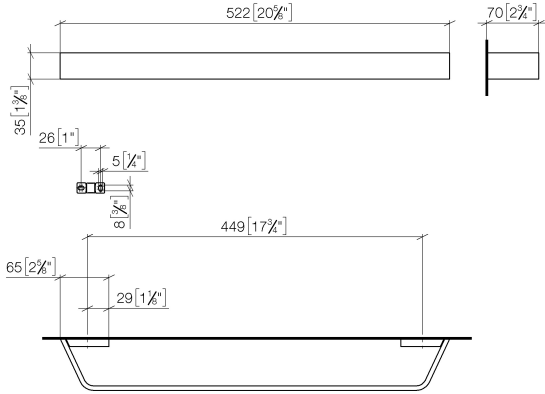

CL.1 Towel bar - Brushed Platinum

CL.1

83 045 705

- gauge 449 mm
- width 523mm
- height 35 mm
- 70mm projection

	Brushed Platinum	83 045 705-06
	Chrome	83 045 705-00
	Dark Chrome	83 045 705-19
	Brushed Champagne (22kt Gold)	83 045 705-46
	Champagne (22kt Gold)	83 045 705-47
	Brushed Dark Platinum	83 045 705-99

83 045 705

mm [inches]

83 045 705

Product version from 3/9/2015

Parts for other finishes can be found here: [Chrome](#)

CL.1 Towel bar - Brushed Platinum

CL.1

83 045 705

Spare parts list

Product version from 3/9/2015

No.	Item Number	Name	Quantity used	Delivery time
	05 17 20 758 00 90	fixing set	13	2