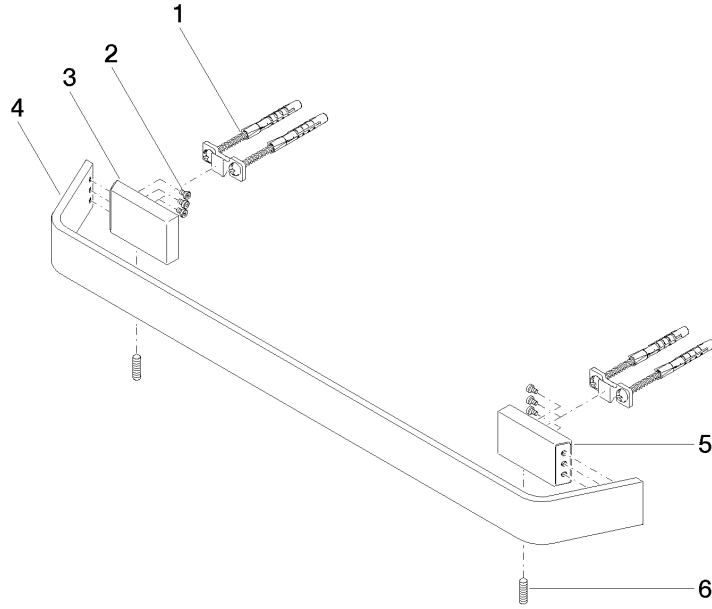

CL.1 Towel bar - Brushed Platinum

CL.1

83 045 705

- gauge 449 mm
- width 523mm
- height 35 mm
- 70mm projection

	Brushed Platinum	83 045 705-06
	Chrome	83 045 705-00
	Dark Chrome	83 045 705-19
	Brushed Champagne (22kt Gold)	83 045 705-46
	Champagne (22kt Gold)	83 045 705-47
	Brushed Dark Platinum	83 045 705-99

83 045 705

mm [inches]

83 045 705

Product version from 3/9/2015

Parts for other finishes can be found here: [Chrome](#)

CL.1 Towel bar - Brushed Platinum

CL.1

83 045 705

Spare parts list

Product version from 3/9/2015

No.	Item Number	Name	Quantity used	Delivery time
	05 17 20 758 00 90	fixing set	13	2