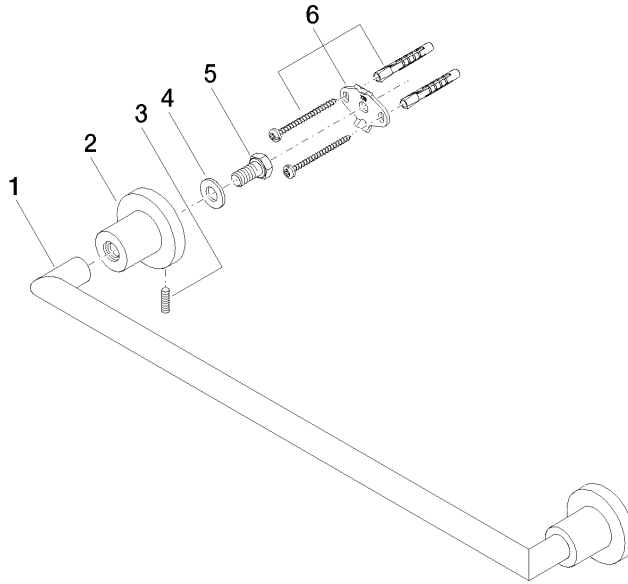

83 045 892

- gauge 450 mm
- width 505mm
- height 55 mm
- rosette Ø 55 mm
- 81mm projection

Fits TARA

| | | |
|--|--------------------------------|---------------|
|  | Brushed Dark Platinum | 83 045 892-99 |
|  | Chrome | 83 045 892-00 |
|  | Brushed Platinum | 83 045 892-06 |
|  | Platinum | 83 045 892-08 |
|  | Dark Chrome | 83 045 892-19 |
|  | Brushed Durabronze (23kt Gold) | 83 045 892-28 |
|  | Matte Black | 83 045 892-33 |
|  | Brushed Bronze | 83 045 892-42 |
|  | Brushed Champagne (22kt Gold) | 83 045 892-46 |
|  | Champagne (22kt Gold) | 83 045 892-47 |
|  | Brushed Chrome | 83 045 892-93 |

83 045 892

mm [inches]

83 045 892

Product version from 4/1/2024

Parts for other finishes can be found here: [Chrome](#)

TARA Towel bar - Brushed Dark Platinum

TARA

83 045 892

Spare parts list

Product version from 4/1/2024

| No. | Item Number | Name | Quantity used | Delivery time |
|-----|--------------------|--------|---------------|---------------|
| | 05 28 22 588 00-99 | holder | 11 | 30 |