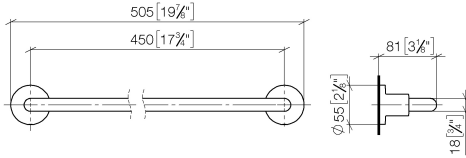

83 045 892

- gauge 450 mm
- width 505mm
- height 55 mm
- rosette Ø 55 mm
- 81mm projection

Fits TARA

| | | |
|--|--------------------------------|---------------|
|  | Brushed Dark Platinum | 83 045 892-99 |
|  | Chrome | 83 045 892-00 |
|  | Brushed Platinum | 83 045 892-06 |
|  | Platinum | 83 045 892-08 |
|  | Dark Chrome | 83 045 892-19 |
|  | Brushed Durabronze (23kt Gold) | 83 045 892-28 |
|  | Matte Black | 83 045 892-33 |
|  | Brushed Bronze | 83 045 892-42 |
|  | Brushed Champagne (22kt Gold) | 83 045 892-46 |
|  | Champagne (22kt Gold) | 83 045 892-47 |
|  | Brushed Chrome | 83 045 892-93 |

83 045 892

mm [inches]

83 045 892

Product version from 4/1/2024

Parts for other finishes can be found here: [Chrome](#)

TARA Towel bar - Brushed Dark Platinum

TARA

83 045 892