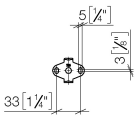

83 045 892

- gauge 450 mm
- width 505mm
- height 55 mm
- rosette Ø 55 mm
- 81mm projection

Fits TARA

| | | |
|--|--------------------------------|---------------|
|  | Brushed Dark Platinum | 83 045 892-99 |
|  | Chrome | 83 045 892-00 |
|  | Brushed Platinum | 83 045 892-06 |
|  | Platinum | 83 045 892-08 |
|  | Dark Chrome | 83 045 892-19 |
|  | Brushed Durabronze (23kt Gold) | 83 045 892-28 |
|  | Matte Black | 83 045 892-33 |
|  | Brushed Bronze | 83 045 892-42 |
|  | Brushed Champagne (22kt Gold) | 83 045 892-46 |
|  | Champagne (22kt Gold) | 83 045 892-47 |
|  | Brushed Chrome | 83 045 892-93 |

83 045 892

mm [inches]

83 045 892

Product version from 4/1/2024

Parts for other finishes can be found here: [Chrome](#)

TARA Towel bar - Brushed Dark Platinum

TARA

83 045 892