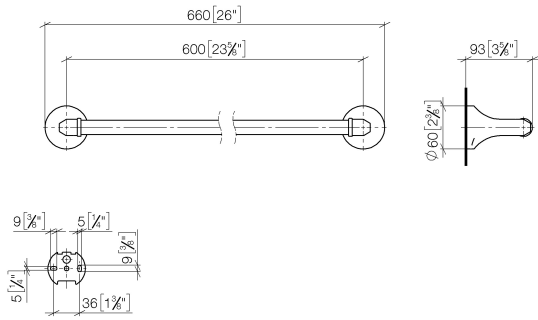

83 060 361

- gauge 600 mm
- width 660mm
- height 60 mm
- rosette Ø 60 mm
- 90mm projection

| | | |
|---|------------------------------|---------------|
|  | Platinum | 83 060 361-08 |
|  | Chrome | 83 060 361-00 |
|  | Brushed Platinum | 83 060 361-06 |
|  | Durabass (23kt Gold) | 83 060 361-09 |
|  | Brushed Durabass (23kt Gold) | 83 060 361-28 |
|  | Brushed Dark Platinum | 83 060 361-99 |

Recommended miscellaneous

MADISON Mounting for towel bar/tumbler mounting on two sides - 12 358 970 90
 •for towel bar mounting plus towel bar mounting on back.

83 060 361

mm [inches]

83 060 361

Spare parts list