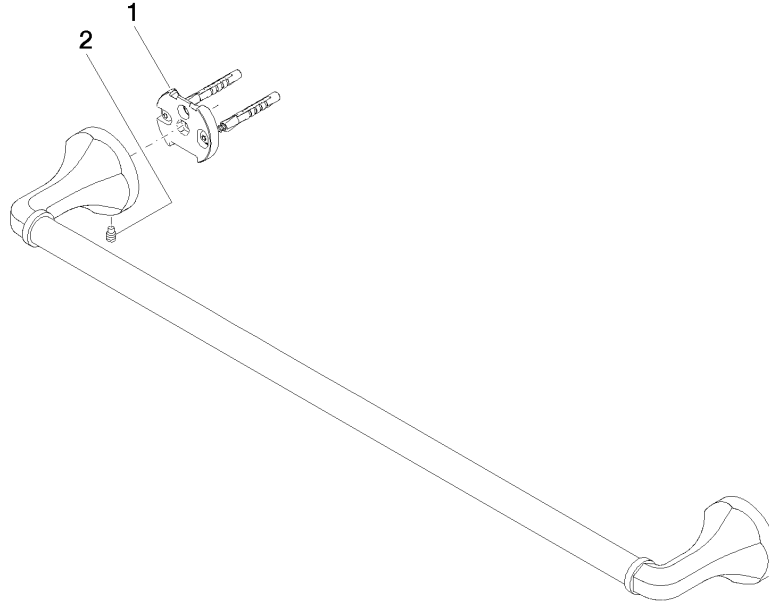

83 060 361

- gauge 600 mm
- width 660mm
- height 60 mm
- rosette Ø 60 mm
- 90mm projection

| | | |
|---|------------------------------|---------------|
|  | Platinum | 83 060 361-08 |
|  | Chrome | 83 060 361-00 |
|  | Brushed Platinum | 83 060 361-06 |
|  | Durabass (23kt Gold) | 83 060 361-09 |
|  | Brushed Durabass (23kt Gold) | 83 060 361-28 |
|  | Brushed Dark Platinum | 83 060 361-99 |

Recommended miscellaneous

MADISON Mounting for towel bar/tumbler mounting on two sides - 12 358 970 90
 •for towel bar mounting plus towel bar mounting on back.

83 060 361

mm [inches]

83 060 361

Spare parts list

| No. | Item Number | Name | Quantity used | Delivery time |
|-----|--------------------|------------|---------------|---------------|
| 1 | 05 17 97 507 00 90 | fixing set | 2 | 2 |
| 2 | 04 31 11 140 00 90 | pin | 2 | 2 |