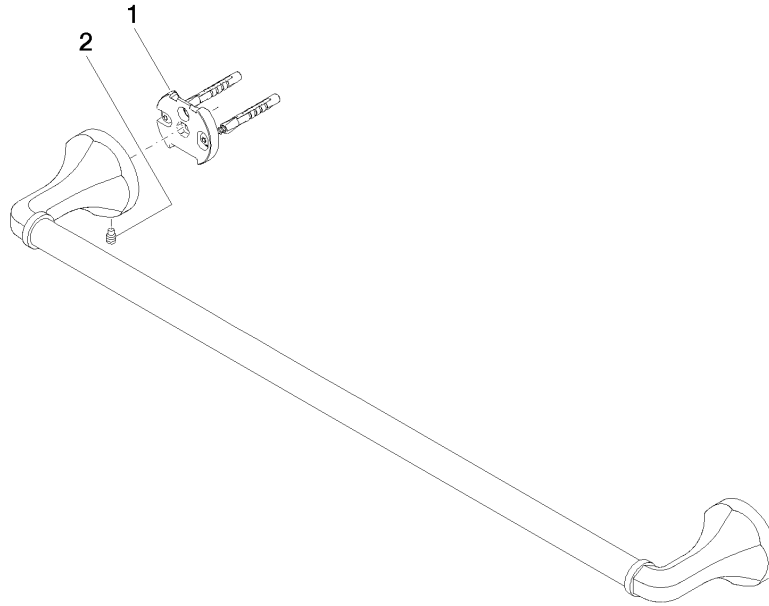

83 060 361

- gauge 600 mm
- width 660mm
- height 60 mm
- rosette Ø 60 mm
- 90mm projection

	Durabronss (23kt Gold)	83 060 361-09
	Chrome	83 060 361-00
	Brushed Platinum	83 060 361-06
	Platinum	83 060 361-08
	Brushed Durabronss (23kt Gold)	83 060 361-28
	Brushed Dark Platinum	83 060 361-99

Recommended miscellaneous

MADISON Mounting for towel bar/tumbler mounting on two sides - 12 358 970 90
 •for towel bar mounting plus towel bar mounting on back.

83 060 361

mm [inches]

83 060 361

Spare parts list

No.	Item Number	Name	Quantity used	Delivery time
1	05 17 97 507 00 90	fixing set	2	2
2	04 31 11 140 00 90	pin	2	2