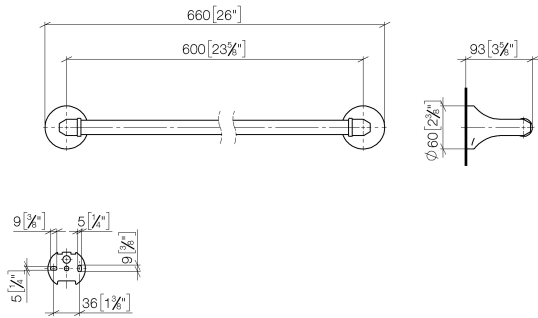

83 060 361

- gauge 600 mm
- width 660mm
- height 60 mm
- rosette Ø 60 mm
- 90mm projection

	Durabronss (23kt Gold)	83 060 361-09
	Chrome	83 060 361-00
	Brushed Platinum	83 060 361-06
	Platinum	83 060 361-08
	Brushed Durabronss (23kt Gold)	83 060 361-28
	Brushed Dark Platinum	83 060 361-99

Recommended miscellaneous

MADISON Mounting for towel bar/tumbler mounting on two sides - 12 358 970 90
 •for towel bar mounting plus towel bar mounting on back.

83 060 361

mm [inches]

83 060 361

Spare parts list

No.	Item Number	Name	Quantity used	Delivery time
1	05 17 97 507 00 90	fixing set	2	2
2	04 31 11 140 00 90	pin	2	2