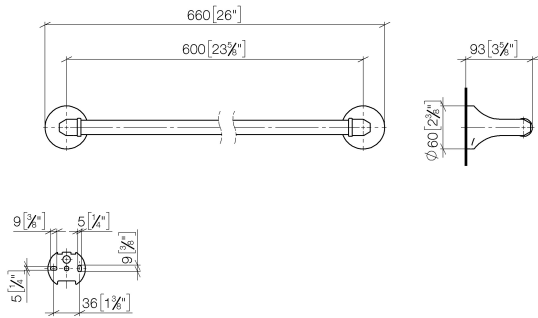

83 060 361

- gauge 600 mm
- width 660mm
- height 60 mm
- rosette Ø 60 mm
- 90mm projection

	Brushed Dark Platinum	83 060 361-99
	Chrome	83 060 361-00
	Brushed Platinum	83 060 361-06
	Platinum	83 060 361-08
	Durabrand (23kt Gold)	83 060 361-09
	Brushed Durabrand (23kt Gold)	83 060 361-28

Recommended miscellaneous

MADISON Mounting for towel bar/tumbler mounting on two sides - 12 358 970 90

- for towel bar mounting plus towel bar mounting on back.

83 060 361

mm [inches]

83 060 361

Spare parts list

No.	Item Number	Name	Quantity used	Delivery time
1	05 17 97 507 00 90	fixing set	2	2
2	04 31 11 140 00 90	pin	2	2