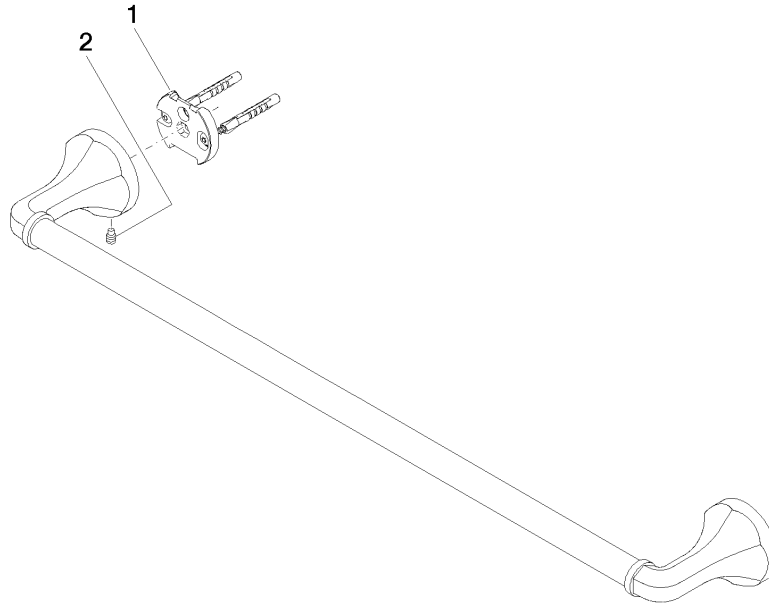

83 060 361

- gauge 600 mm
- width 660mm
- height 60 mm
- rosette Ø 60 mm
- 90mm projection

	Brushed Dark Platinum	83 060 361-99
	Chrome	83 060 361-00
	Brushed Platinum	83 060 361-06
	Platinum	83 060 361-08
	Durabrand (23kt Gold)	83 060 361-09
	Brushed Durabrand (23kt Gold)	83 060 361-28

Recommended miscellaneous

MADISON Mounting for towel bar/tumbler mounting on two sides - 12 358 970 90

- for towel bar mounting plus towel bar mounting on back.

83 060 361

mm [inches]

83 060 361

Spare parts list

No.	Item Number	Name	Quantity used	Delivery time
1	05 17 97 507 00 90	fixing set	2	2
2	04 31 11 140 00 90	pin	2	2