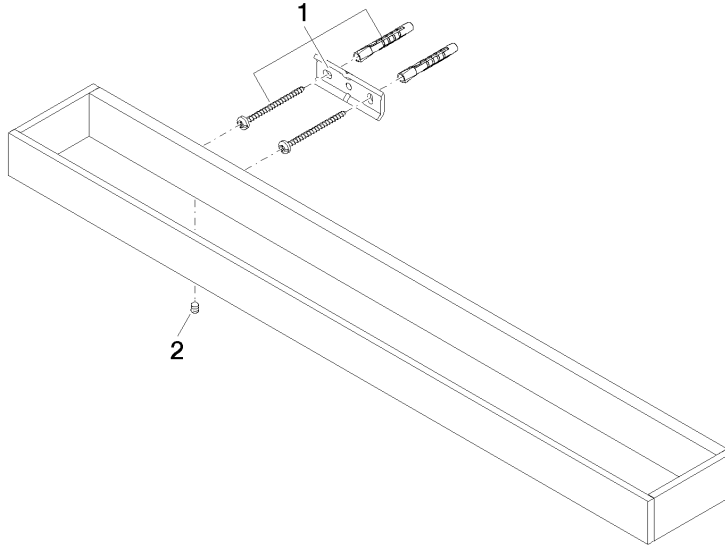

Towel bar - Brushed Durabronz (23kt Gold)

83 060 780 Product version from 3/12/2018

- gauge 400 mm
- width 600mm
- height 35 mm
- 80mm projection

	Brushed Durabronz (23kt Gold)	83 060 780-28
	Chrome	83 060 780-00
	Brushed Platinum	83 060 780-06
	Platinum	83 060 780-08
	Dark Chrome	83 060 780-19
	Brushed Champagne (22kt Gold)	83 060 780-46
	Champagne (22kt Gold)	83 060 780-47
	Brushed Dark Platinum	83 060 780-99

Towel bar - Brushed Durabronz (23kt Gold)

83 060 780 Product version from 3/12/2018

mm [inches]

Towel bar - Brushed Durabronz (23kt Gold)

83 060 780 Product version from 3/12/2018

Parts for other finishes can be found here: [Chrome](#)

Spare parts list

No.	Item Number	Name	Quantity used	Delivery time
1	05 17 20 718 00 90	fixing set	2	2
2	90 31 11 004 00 90	pin	2	2