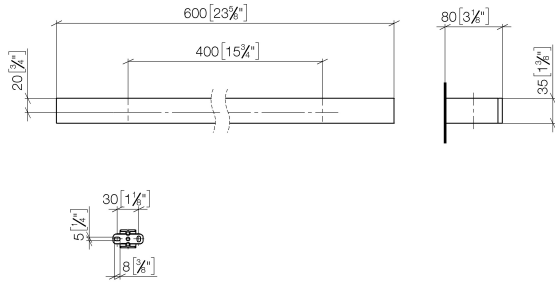

Towel bar - Brushed Durabronz (23kt Gold)

83 060 780 Product version from 3/12/2018

- gauge 400 mm
- width 600mm
- height 35 mm
- 80mm projection

	Brushed Durabronz (23kt Gold)	83 060 780-28
	Chrome	83 060 780-00
	Brushed Platinum	83 060 780-06
	Platinum	83 060 780-08
	Dark Chrome	83 060 780-19
	Brushed Champagne (22kt Gold)	83 060 780-46
	Champagne (22kt Gold)	83 060 780-47
	Brushed Dark Platinum	83 060 780-99

Towel bar - Brushed Durabronz (23kt Gold)

83 060 780 Product version from 3/12/2018

mm [inches]

Towel bar - Brushed Durabronz (23kt Gold)

83 060 780 Product version from 3/12/2018

Parts for other finishes can be found here: [Chrome](#)

Spare parts list

No.	Item Number	Name	Quantity used	Delivery time
1	05 17 20 718 00 90	fixing set	2	2
2	90 31 11 004 00 90	pin	2	2