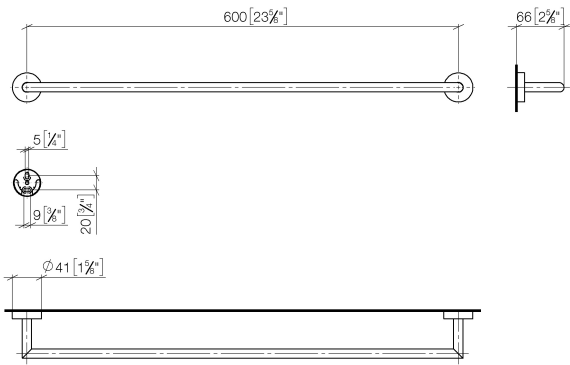

Towel bar - Matte Black

ENO

83 060 979

- gauge 600 mm
- width 640mm
- height 40 mm
- rosette Ø 40 mm
- 65mm projection

Fits ELIO, ENO, MEM, META SQUARE, SYNC and TARA ULTRA

Fits: ENO, SYNC, TARA ULTRA, META SQUARE

83 060 979

mm [inches]

83 060 979

Parts for other finishes can be found here: [Chrome](#)

Spare parts list

No.	Item Number	Name	Quantity used	Delivery time
1	05 28 22 622 00-33	holder	1	30
2	08 27 97 500-33	rosette	2	30
3	08 30 11 516 90	ring	2	2
4	08 17 97 560 90	holder	2	2
5	05 30 31 025 00 90	fixing set	2	2
6	08 17 97 501 07	holder	2	2