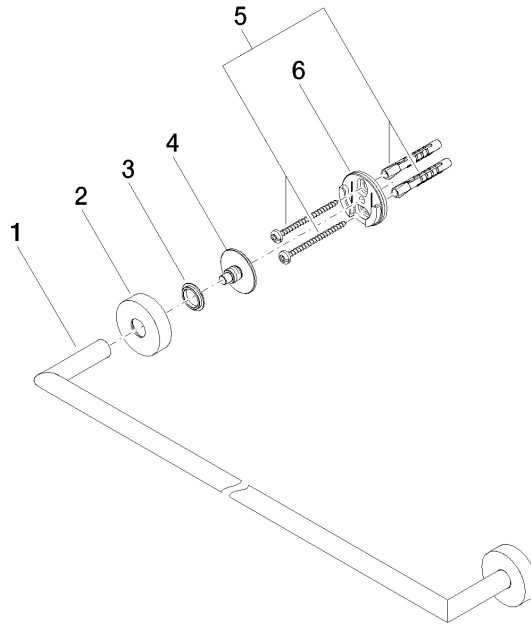

Towel bar - Matte Black

ENO

83 060 979

- gauge 600 mm
- width 640mm
- height 40 mm
- rosette Ø 40 mm
- 65mm projection

Fits ELIO, ENO, MEM, META SQUARE, SYNC and TARA ULTRA

Fits: ENO, SYNC, TARA ULTRA, META SQUARE

83 060 979

mm [inches]

83 060 979

Parts for other finishes can be found here: [Chrome](#)

Spare parts list

No.	Item Number	Name	Quantity used	Delivery time
1	05 28 22 622 00-33	holder	1	30
2	08 27 97 500-33	rosette	2	30
3	08 30 11 516 90	ring	2	2
4	08 17 97 560 90	holder	2	2
5	05 30 31 025 00 90	fixing set	2	2
6	08 17 97 501 07	holder	2	2