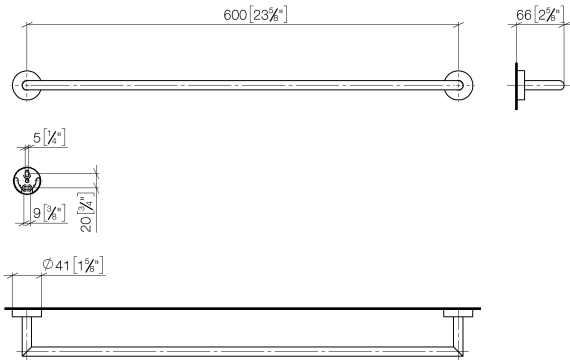

Towel bar - Brushed Champagne (22kt Gold)

ENO

83 060 979

- gauge 600 mm
- width 640mm
- height 40 mm
- rosette Ø 40 mm
- 65mm projection

Fits ELIO, ENO, MEM, META SQUARE, SYNC and TARA ULTRA

Fits: ENO, SYNC, TARA ULTRA, META SQUARE

Towel bar - Brushed Champagne (22kt Gold)

ENO

83 060 979

mm [inches]

83 060 979

Parts for other finishes can be found here: [Chrome](#)

Spare parts list

No.	Item Number	Name	Quantity used	Delivery time
1	05 28 22 622 00-46	holder	1	60
2	08 27 97 500-46	rosette	2	30
3	08 30 11 516 90	ring	2	2
4	08 17 97 560 90	holder	2	2
5	05 30 31 025 00 90	fixing set	2	2
6	08 17 97 501 07	holder	2	2