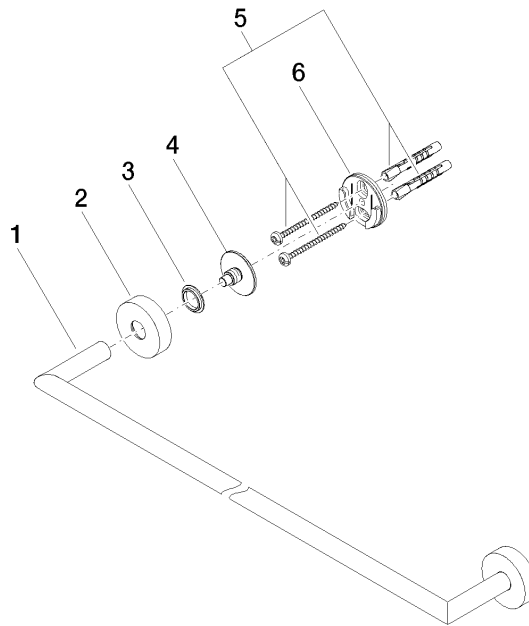

Towel bar - Brushed Champagne (22kt Gold)

ENO

83 060 979

- gauge 600 mm
- width 640mm
- height 40 mm
- rosette Ø 40 mm
- 65mm projection

Fits ELIO, ENO, MEM, META SQUARE, SYNC and TARA ULTRA

Fits: ENO, SYNC, TARA ULTRA, META SQUARE

Towel bar - Brushed Champagne (22kt Gold)

ENO

83 060 979

mm [inches]

83 060 979

Parts for other finishes can be found here: [Chrome](#)

Spare parts list

No.	Item Number	Name	Quantity used	Delivery time
1	05 28 22 622 00-46	holder	1	60
2	08 27 97 500-46	rosette	2	30
3	08 30 11 516 90	ring	2	2
4	08 17 97 560 90	holder	2	2
5	05 30 31 025 00 90	fixing set	2	2
6	08 17 97 501 07	holder	2	2