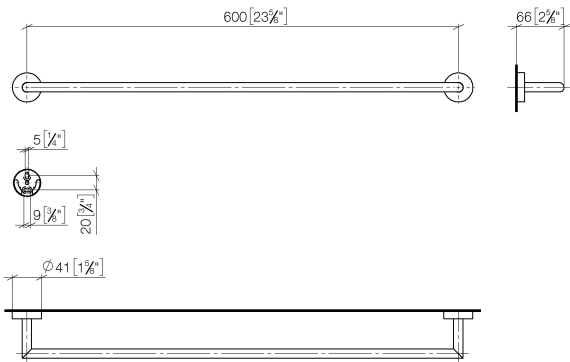

**Towel bar - Champagne (22kt Gold)**

ENO

83 060 979

- gauge 600 mm
- width 640mm
- height 40 mm
- rosette Ø 40 mm
- 65mm projection

Fits ELIO, ENO, MEM, META SQUARE, SYNC and TARA ULTRA

Fits: ENO, SYNC, TARA ULTRA, META SQUARE

83 060 979

mm [inches]

83 060 979

Parts for other finishes can be found here: [Chrome](#)