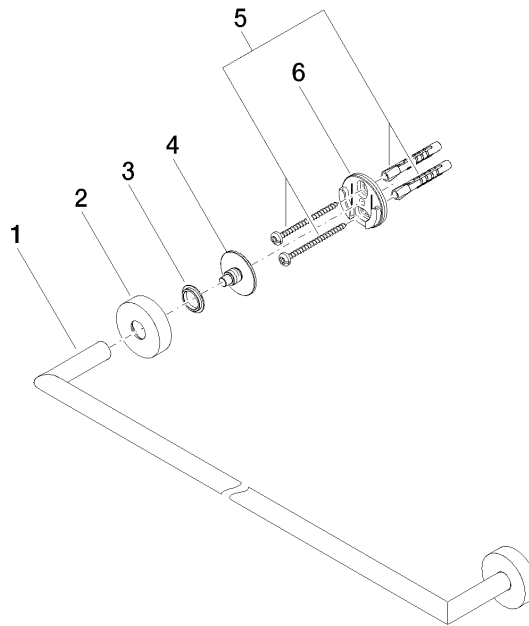

Towel bar - Brushed Chrome

ENO

83 060 979

- gauge 600 mm
- width 640mm
- height 40 mm
- rosette Ø 40 mm
- 65mm projection

Fits ELIO, ENO, MEM, META SQUARE, SYNC and TARA ULTRA

Fits: ENO, SYNC, TARA ULTRA, META SQUARE

83 060 979

mm [inches]

83 060 979

Parts for other finishes can be found here: [Chrome](#)

Spare parts list

No.	Item Number	Name	Quantity used	Delivery time
1	05 28 22 622 00-93	holder	1	20
2	08 27 97 500-93	rosette	2	20
3	08 30 11 516 90	ring	2	2
4	08 17 97 560 90	holder	2	2
5	05 30 31 025 00 90	fixing set	2	2
6	08 17 97 501 07	holder	2	2