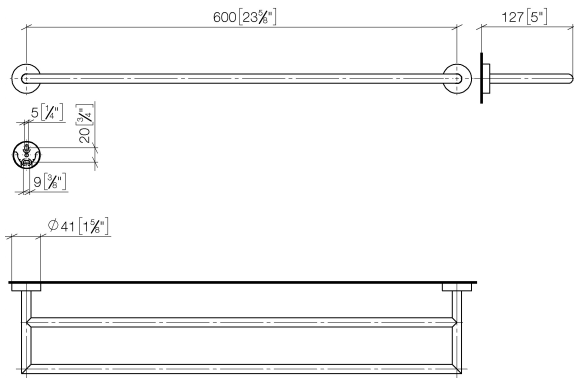

Towel bar in two parts - Chrome

83 061 979 Product version from 7/1/2023

- gauge 600 mm
- width 640mm
- height 40 mm
- rosette Ø 40 mm
- 130mm projection

	Chrome	83 061 979-00
	Brushed Platinum	83 061 979-06
	Dark Chrome	83 061 979-19
	Light Gold	83 061 979-26
	Brushed Light Gold	83 061 979-27
	Matte Black	83 061 979-33
	Brushed Bronze	83 061 979-42
	Brushed Champagne (22kt Gold)	83 061 979-46
	Champagne (22kt Gold)	83 061 979-47
	Brushed Chrome	83 061 979-93
	Brushed Dark Platinum	83 061 979-99

Towel bar in two parts - Chrome

83 061 979 Product version from 7/1/2023

mm[inches]

Towel bar in two parts - Chrome

83 061 979 Product version from 7/1/2023

Parts for other finishes can be found here: [Brushed](#)
[Platinum](#)

Spare parts list

No.	Item Number	Name	Quantity used	Delivery time
1	05 28 22 622 01-00	holder	1	10
2	08 27 97 500-00	rosette	2	10
3	08 30 11 516 90	ring	2	2
4	08 17 97 560 90	holder	2	2
5	05 30 31 025 00 90	fixing set	2	2
6	08 17 97 501 07	holder	2	2