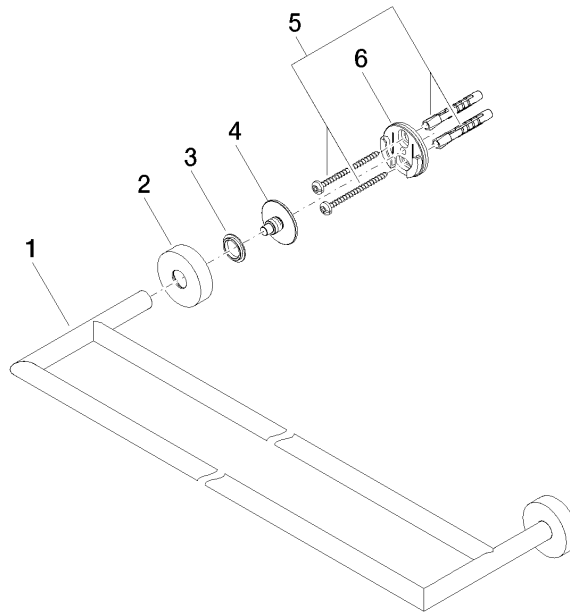

Towel bar in two parts - Chrome

83 061 979 Product version from 7/1/2023

- gauge 600 mm
- width 640mm
- height 40 mm
- rosette Ø 40 mm
- 130mm projection

	Chrome	83 061 979-00
	Brushed Platinum	83 061 979-06
	Dark Chrome	83 061 979-19
	Light Gold	83 061 979-26
	Brushed Light Gold	83 061 979-27
	Matte Black	83 061 979-33
	Brushed Bronze	83 061 979-42
	Brushed Champagne (22kt Gold)	83 061 979-46
	Champagne (22kt Gold)	83 061 979-47
	Brushed Chrome	83 061 979-93
	Brushed Dark Platinum	83 061 979-99

Towel bar in two parts - Chrome

83 061 979 Product version from 7/1/2023

mm[inches]

Towel bar in two parts - Chrome

83 061 979 Product version from 7/1/2023

Parts for other finishes can be found here: [Brushed](#)
[Platinum](#)

Spare parts list

No.	Item Number	Name	Quantity used	Delivery time
1	05 28 22 622 01-00	holder	1	10
2	08 27 97 500-00	rosette	2	10
3	08 30 11 516 90	ring	2	2
4	08 17 97 560 90	holder	2	2
5	05 30 31 025 00 90	fixing set	2	2
6	08 17 97 501 07	holder	2	2