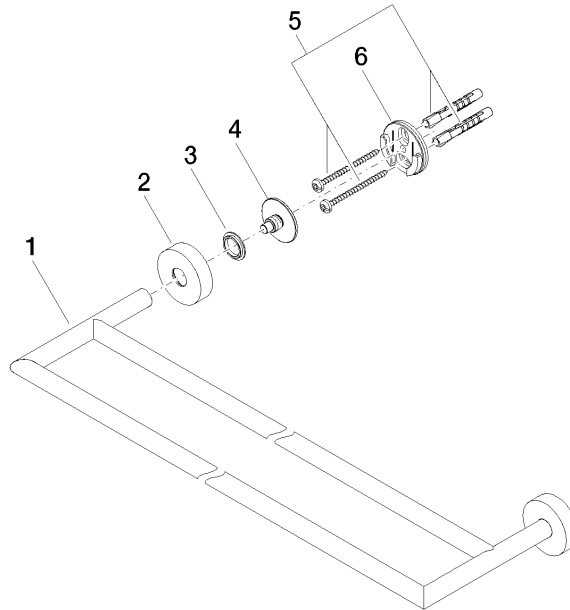

Towel bar in two parts - Light Gold

83 061 979 Product version from 7/1/2023

- gauge 600 mm
- width 640mm
- height 40 mm
- rosette Ø 40 mm
- 130mm projection

	Light Gold	83 061 979-26
	Chrome	83 061 979-00
	Brushed Platinum	83 061 979-06
	Dark Chrome	83 061 979-19
	Brushed Light Gold	83 061 979-27
	Matte Black	83 061 979-33
	Brushed Bronze	83 061 979-42
	Brushed Champagne (22kt Gold)	83 061 979-46
	Champagne (22kt Gold)	83 061 979-47
	Brushed Chrome	83 061 979-93
	Brushed Dark Platinum	83 061 979-99

Towel bar in two parts - Light Gold

83 061 979 Product version from 7/1/2023

mm[inches]

Towel bar in two parts - Light Gold

83 061 979 Product version from 7/1/2023

Parts for other finishes can be found here: [Chrome](#)

Spare parts list

No.	Item Number	Name	Quantity used	Delivery time
1	05 28 22 622 01-26	holder	1	60
2	08 27 97 500-26	rosette	2	60
3	08 30 11 516 90	ring	2	2
4	08 17 97 560 90	holder	2	2
5	05 30 31 025 00 90	fixing set	2	2
6	08 17 97 501 07	holder	2	2