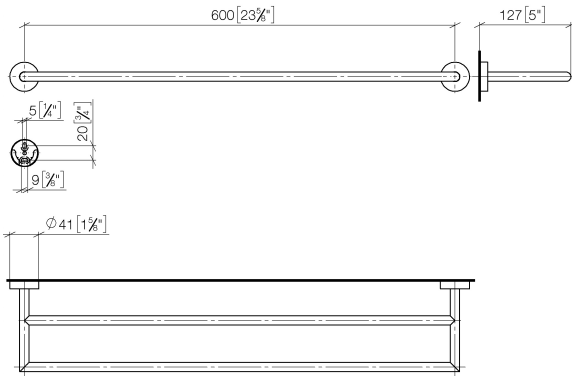

Towel bar in two parts - Light Gold

83 061 979 Product version from 7/1/2023

- gauge 600 mm
- width 640mm
- height 40 mm
- rosette Ø 40 mm
- 130mm projection

	Light Gold	83 061 979-26
	Chrome	83 061 979-00
	Brushed Platinum	83 061 979-06
	Dark Chrome	83 061 979-19
	Brushed Light Gold	83 061 979-27
	Matte Black	83 061 979-33
	Brushed Bronze	83 061 979-42
	Brushed Champagne (22kt Gold)	83 061 979-46
	Champagne (22kt Gold)	83 061 979-47
	Brushed Chrome	83 061 979-93
	Brushed Dark Platinum	83 061 979-99

Towel bar in two parts - Light Gold

83 061 979 Product version from 7/1/2023

mm[inches]

Towel bar in two parts - Light Gold

83 061 979 Product version from 7/1/2023

Parts for other finishes can be found here: [Chrome](#)

Spare parts list

No.	Item Number	Name	Quantity used	Delivery time
1	05 28 22 622 01-26	holder	1	60
2	08 27 97 500-26	rosette	2	60
3	08 30 11 516 90	ring	2	2
4	08 17 97 560 90	holder	2	2
5	05 30 31 025 00 90	fixing set	2	2
6	08 17 97 501 07	holder	2	2