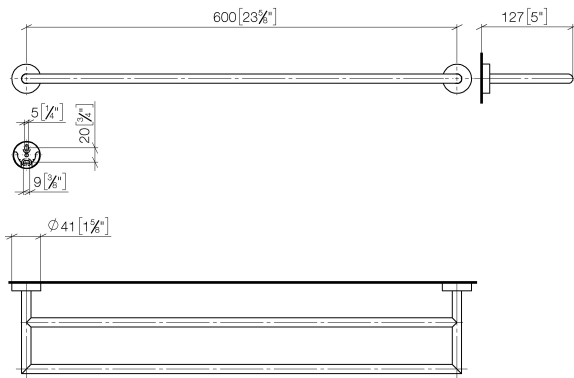

## Towel bar in two parts - Matte Black

83 061 979 Product version from 7/1/2023

- gauge 600 mm
- width 640mm
- height 40 mm
- rosette Ø 40 mm
- 130mm projection

	Matte Black	83 061 979-33
	Chrome	83 061 979-00
	Brushed Platinum	83 061 979-06
	Dark Chrome	83 061 979-19
	Light Gold	83 061 979-26
	Brushed Light Gold	83 061 979-27
	Brushed Bronze	83 061 979-42
	Brushed Champagne (22kt Gold)	83 061 979-46
	Champagne (22kt Gold)	83 061 979-47
	Brushed Chrome	83 061 979-93
	Brushed Dark Platinum	83 061 979-99

## Towel bar in two parts - Matte Black

83 061 979 Product version from 7/1/2023

mm[inches]

## Towel bar in two parts - Matte Black

83 061 979 Product version from 7/1/2023

Parts for other finishes can be found here: [Chrome](#)