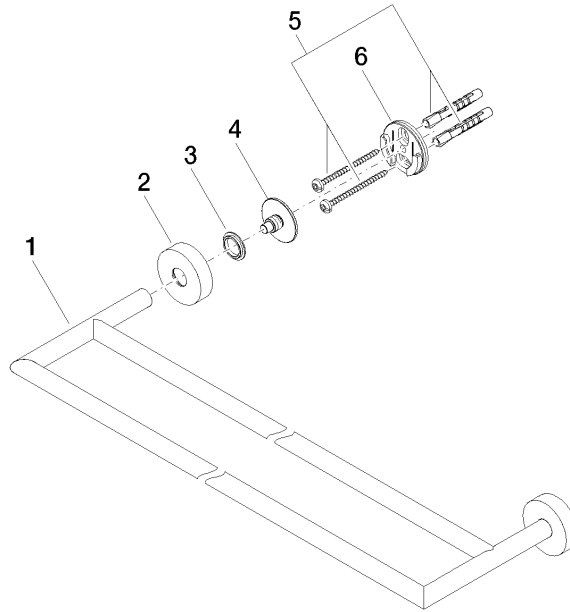

## Towel bar in two parts - Matte Black

83 061 979 Product version from 7/1/2023

- gauge 600 mm
- width 640mm
- height 40 mm
- rosette Ø 40 mm
- 130mm projection

	Matte Black	83 061 979-33
	Chrome	83 061 979-00
	Brushed Platinum	83 061 979-06
	Dark Chrome	83 061 979-19
	Light Gold	83 061 979-26
	Brushed Light Gold	83 061 979-27
	Brushed Bronze	83 061 979-42
	Brushed Champagne (22kt Gold)	83 061 979-46
	Champagne (22kt Gold)	83 061 979-47
	Brushed Chrome	83 061 979-93
	Brushed Dark Platinum	83 061 979-99

## Towel bar in two parts - Matte Black

83 061 979 Product version from 7/1/2023

mm[inches]

## Towel bar in two parts - Matte Black

83 061 979 Product version from 7/1/2023

Parts for other finishes can be found here: [Chrome](#)

### Spare parts list

No.	Item Number	Name	Quantity used	Delivery time
1	05 28 22 622 01-33	holder	1	30
2	08 27 97 500-33	rosette	2	30
3	08 30 11 516 90	ring	2	2
4	08 17 97 560 90	holder	2	2
5	05 30 31 025 00 90	fixing set	2	2
6	08 17 97 501 07	holder	2	2