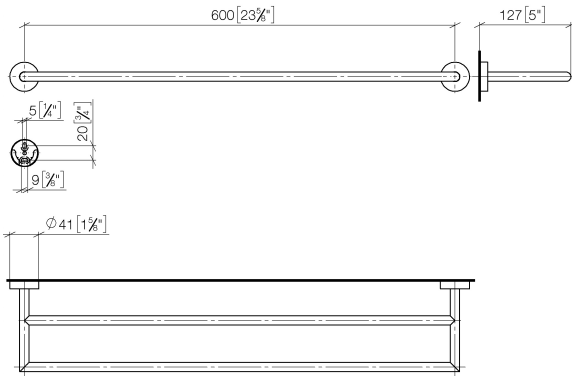

Towel bar in two parts - Brushed Bronze

83 061 979 Product version from 7/1/2023

- gauge 600 mm
- width 640mm
- height 40 mm
- rosette Ø 40 mm
- 130mm projection

	Brushed Bronze	83 061 979-42
	Chrome	83 061 979-00
	Brushed Platinum	83 061 979-06
	Dark Chrome	83 061 979-19
	Light Gold	83 061 979-26
	Brushed Light Gold	83 061 979-27
	Matte Black	83 061 979-33
	Brushed Champagne (22kt Gold)	83 061 979-46
	Champagne (22kt Gold)	83 061 979-47
	Brushed Chrome	83 061 979-93
	Brushed Dark Platinum	83 061 979-99

Towel bar in two parts - Brushed Bronze

83 061 979 Product version from 7/1/2023

mm[inches]

Towel bar in two parts - Brushed Bronze

83 061 979 Product version from 7/1/2023

Parts for other finishes can be found here: [Chrome](#)

Spare parts list

No.	Item Number	Name	Quantity used	Delivery time
1	05 28 22 622 01-42	holder	1	60
2	08 27 97 500-42	rosette	2	60
3	08 30 11 516 90	ring	2	2
4	08 17 97 560 90	holder	2	2
5	05 30 31 025 00 90	fixing set	2	2
6	08 17 97 501 07	holder	2	2