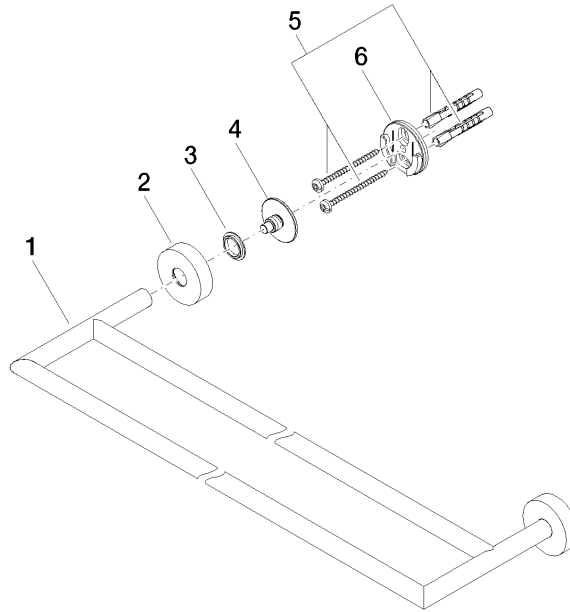

Towel bar in two parts - Brushed Bronze

83 061 979 Product version from 7/1/2023

- gauge 600 mm
- width 640mm
- height 40 mm
- rosette Ø 40 mm
- 130mm projection

	Brushed Bronze	83 061 979-42
	Chrome	83 061 979-00
	Brushed Platinum	83 061 979-06
	Dark Chrome	83 061 979-19
	Light Gold	83 061 979-26
	Brushed Light Gold	83 061 979-27
	Matte Black	83 061 979-33
	Brushed Champagne (22kt Gold)	83 061 979-46
	Champagne (22kt Gold)	83 061 979-47
	Brushed Chrome	83 061 979-93
	Brushed Dark Platinum	83 061 979-99

Towel bar in two parts - Brushed Bronze

83 061 979 Product version from 7/1/2023

mm[inches]

Towel bar in two parts - Brushed Bronze

83 061 979 Product version from 7/1/2023

Parts for other finishes can be found here: [Chrome](#)

Spare parts list

No.	Item Number	Name	Quantity used	Delivery time
1	05 28 22 622 01-42	holder	1	60
2	08 27 97 500-42	rosette	2	60
3	08 30 11 516 90	ring	2	2
4	08 17 97 560 90	holder	2	2
5	05 30 31 025 00 90	fixing set	2	2
6	08 17 97 501 07	holder	2	2