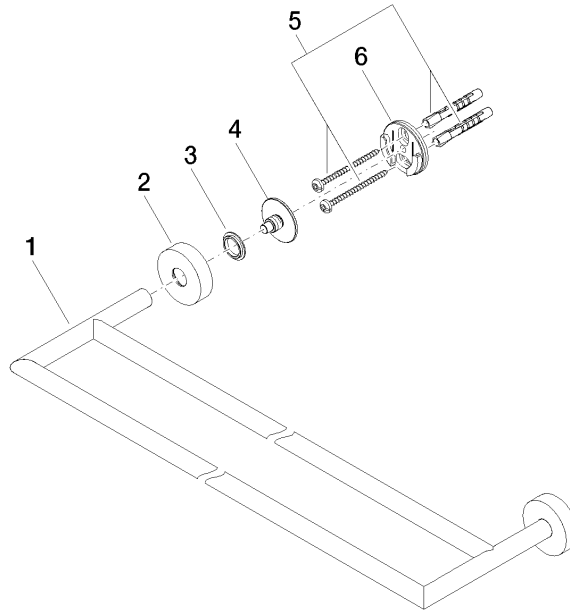

Towel bar in two parts - Brushed Chrome

83 061 979 Product version from 7/1/2023

- gauge 600 mm
- width 640mm
- height 40 mm
- rosette Ø 40 mm
- 130mm projection

	Brushed Chrome	83 061 979-93
	Chrome	83 061 979-00
	Brushed Platinum	83 061 979-06
	Dark Chrome	83 061 979-19
	Light Gold	83 061 979-26
	Brushed Light Gold	83 061 979-27
	Matte Black	83 061 979-33
	Brushed Bronze	83 061 979-42
	Brushed Champagne (22kt Gold)	83 061 979-46
	Champagne (22kt Gold)	83 061 979-47
	Brushed Dark Platinum	83 061 979-99

Towel bar in two parts - Brushed Chrome

83 061 979 Product version from 7/1/2023

mm[inches]

Towel bar in two parts - Brushed Chrome

83 061 979 Product version from 7/1/2023

Parts for other finishes can be found here: [Chrome](#)

Spare parts list

No.	Item Number	Name	Quantity used	Delivery time
1	05 28 22 622 01-93	holder	1	20
2	08 27 97 500-93	rosette	2	20
3	08 30 11 516 90	ring	2	2
4	08 17 97 560 90	holder	2	2
5	05 30 31 025 00 90	fixing set	2	2
6	08 17 97 501 07	holder	2	2