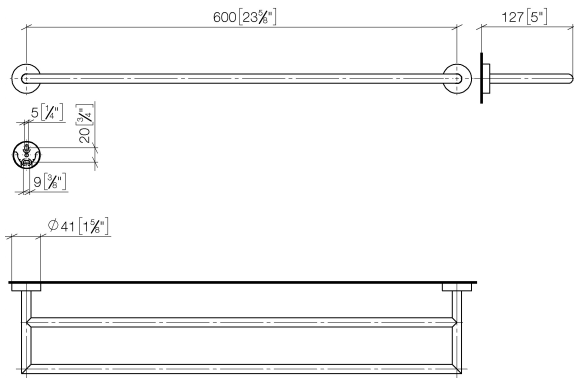

Towel bar in two parts - Brushed Chrome

83 061 979 Product version from 7/1/2023

- gauge 600 mm
- width 640mm
- height 40 mm
- rosette Ø 40 mm
- 130mm projection

	Brushed Chrome	83 061 979-93
	Chrome	83 061 979-00
	Brushed Platinum	83 061 979-06
	Dark Chrome	83 061 979-19
	Light Gold	83 061 979-26
	Brushed Light Gold	83 061 979-27
	Matte Black	83 061 979-33
	Brushed Bronze	83 061 979-42
	Brushed Champagne (22kt Gold)	83 061 979-46
	Champagne (22kt Gold)	83 061 979-47
	Brushed Dark Platinum	83 061 979-99

Towel bar in two parts - Brushed Chrome

83 061 979 Product version from 7/1/2023

mm[inches]

Towel bar in two parts - Brushed Chrome

83 061 979 Product version from 7/1/2023

Parts for other finishes can be found here: [Chrome](#)

Spare parts list

No.	Item Number	Name	Quantity used	Delivery time
1	05 28 22 622 01-93	holder	1	20
2	08 27 97 500-93	rosette	2	20
3	08 30 11 516 90	ring	2	2
4	08 17 97 560 90	holder	2	2
5	05 30 31 025 00 90	fixing set	2	2
6	08 17 97 501 07	holder	2	2