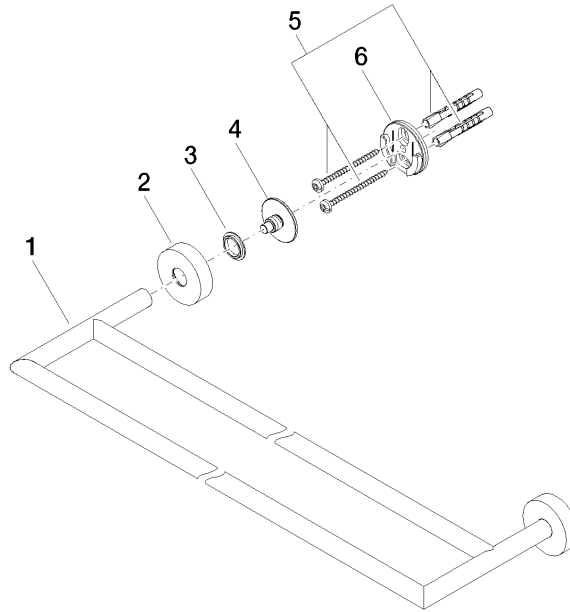

Towel bar in two parts - Brushed Dark Platinum

83 061 979 Product version from 7/1/2023

- gauge 600 mm
- width 640mm
- height 40 mm
- rosette Ø 40 mm
- 130mm projection

	Brushed Dark Platinum	83 061 979-99
	Chrome	83 061 979-00
	Brushed Platinum	83 061 979-06
	Dark Chrome	83 061 979-19
	Light Gold	83 061 979-26
	Brushed Light Gold	83 061 979-27
	Matte Black	83 061 979-33
	Brushed Bronze	83 061 979-42
	Brushed Champagne (22kt Gold)	83 061 979-46
	Champagne (22kt Gold)	83 061 979-47
	Brushed Chrome	83 061 979-93

Towel bar in two parts - Brushed Dark Platinum

83 061 979 Product version from 7/1/2023

mm[inches]

Towel bar in two parts - Brushed Dark Platinum

83 061 979 Product version from 7/1/2023

Parts for other finishes can be found here: [Chrome](#)

Spare parts list

No.	Item Number	Name	Quantity used	Delivery time
1	05 28 22 622 01-99	holder	1	60
2	08 27 97 500-99	rosette	2	20
3	08 30 11 516 90	ring	2	2
4	08 17 97 560 90	holder	2	2
5	05 30 31 025 00 90	fixing set	2	2
6	08 17 97 501 07	holder	2	2