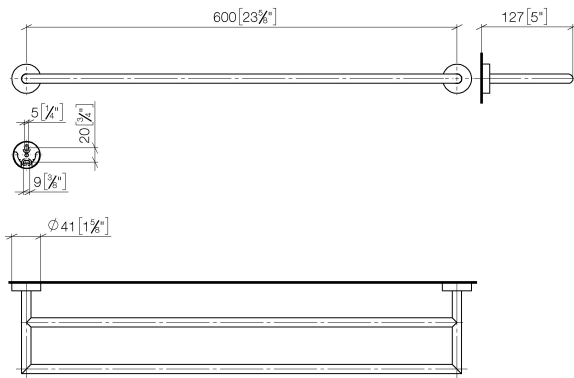

Towel bar in two parts - Brushed Dark Platinum

83 061 979 Product version from 7/1/2023

- gauge 600 mm
- width 640mm
- height 40 mm
- rosette Ø 40 mm
- 130mm projection

	Brushed Dark Platinum	83 061 979-99
	Chrome	83 061 979-00
	Brushed Platinum	83 061 979-06
	Dark Chrome	83 061 979-19
	Light Gold	83 061 979-26
	Brushed Light Gold	83 061 979-27
	Matte Black	83 061 979-33
	Brushed Bronze	83 061 979-42
	Brushed Champagne (22kt Gold)	83 061 979-46
	Champagne (22kt Gold)	83 061 979-47
	Brushed Chrome	83 061 979-93

Towel bar in two parts - Brushed Dark Platinum

83 061 979 Product version from 7/1/2023

mm[inches]

Towel bar in two parts - Brushed Dark Platinum

83 061 979 Product version from 7/1/2023

Parts for other finishes can be found here: [Chrome](#)

Spare parts list

No.	Item Number	Name	Quantity used	Delivery time
1	05 28 22 622 01-99	holder	1	60
2	08 27 97 500-99	rosette	2	20
3	08 30 11 516 90	ring	2	2
4	08 17 97 560 90	holder	2	2
5	05 30 31 025 00 90	fixing set	2	2
6	08 17 97 501 07	holder	2	2