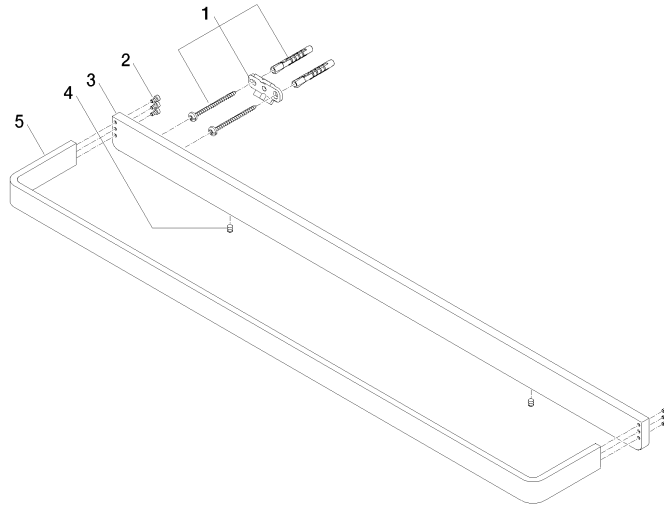

LULU Towel bar - Brushed Platinum

LULU

83 070 710

- gauge 400 mm
- width 704mm
- height 35 mm
- 100mm projection

Brushed Platinum

83 070 710-06

Chrome

83 070 710-00

83 070 710

mm [inches]
M 1:10

83 070 710

Parts for other
finishes can be found
here: [Chrome](#)

LULU Towel bar - Brushed Platinum

LULU

83 070 710

Spare parts list

No.	Item Number	Name	Quantity used	Delivery time
	05 17 20 717 00 90	fixing set	8	2