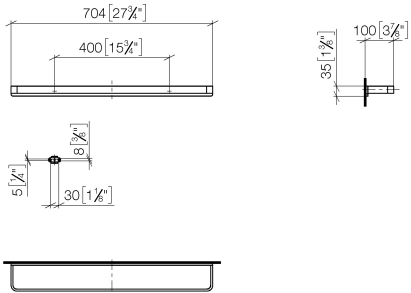

LULU Towel bar - Brushed Platinum

LULU

83 070 710

- gauge 400 mm
- width 704mm
- height 35 mm
- 100mm projection

Brushed Platinum

83 070 710-06

Chrome

83 070 710-00

83 070 710

mm [inches]
M 1:10

83 070 710

Parts for other
finishes can be found
here: [Chrome](#)

LULU Towel bar - Brushed Platinum

LULU

83 070 710

Spare parts list

No.	Item Number	Name	Quantity used	Delivery time
	05 17 20 717 00 90	fixing set	8	2