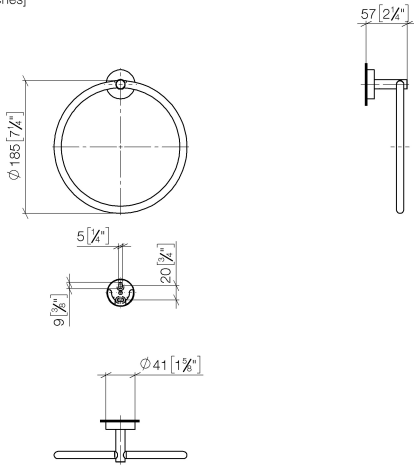

Towel ring round - Chrome

LISSÉ

83 200 979

- width 185mm
- rosette Ø 40 mm
- 55mm projection

Fits: LISSÉ, META

	Chrome	83 200 979-00
	Brushed Platinum	83 200 979-06
	Dark Chrome	83 200 979-19
	Light Gold	83 200 979-26
	Brushed Light Gold	83 200 979-27
	Matte Black	83 200 979-33
	Brushed Bronze	83 200 979-42
	Brushed Champagne (22kt Gold)	83 200 979-46
	Champagne (22kt Gold)	83 200 979-47
	Brushed Chrome	83 200 979-93
	Brushed Dark Platinum	83 200 979-99

Towel ring round - Chrome

83 200 979

mm [inches]

83 200 979

Product version from 7/1/2023

Parts for other
finishes can be found
here: Brushed
Platinum

Towel ring round - Chrome

LISSE

83 200 979

Spare parts list

Product version from 7/1/2023

No.	Item Number	Name	Quantity used	Delivery time
	08 18 80 500-00	ring	11	10