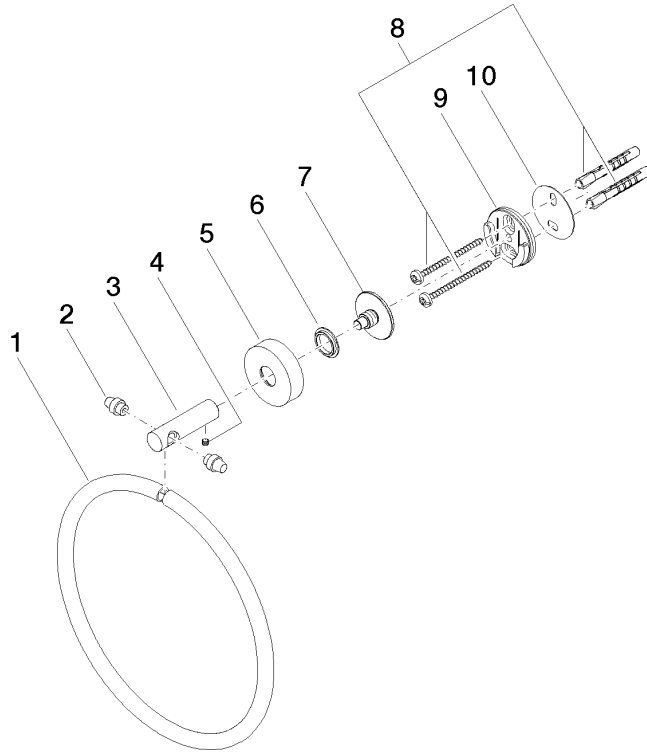

Towel ring round - Chrome

LISSÉ

83 200 979

- width 185mm
- rosette Ø 40 mm
- 55mm projection

Fits: LISSÉ, META

	Chrome	83 200 979-00
	Brushed Platinum	83 200 979-06
	Dark Chrome	83 200 979-19
	Light Gold	83 200 979-26
	Brushed Light Gold	83 200 979-27
	Matte Black	83 200 979-33
	Brushed Bronze	83 200 979-42
	Brushed Champagne (22kt Gold)	83 200 979-46
	Champagne (22kt Gold)	83 200 979-47
	Brushed Chrome	83 200 979-93
	Brushed Dark Platinum	83 200 979-99

Towel ring round - Chrome

83 200 979

mm [inches]

83 200 979

Product version from 7/1/2023

Parts for other
finishes can be found
here: Brushed
Platinum

Towel ring round - Chrome

LISSE

83 200 979

Spare parts list

Product version from 7/1/2023

No.	Item Number	Name	Quantity used	Delivery time
	08 18 80 500-00	ring	11	10