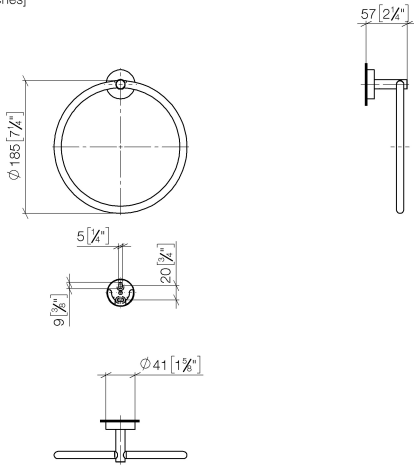

**Towel ring round - Brushed Platinum**

LISSÉ

83 200 979

- width 185mm
- rosette Ø 40 mm
- 55mm projection

Fits: LISSÉ, META

	Brushed Platinum	83 200 979-06
	Chrome	83 200 979-00
	Dark Chrome	83 200 979-19
	Light Gold	83 200 979-26
	Brushed Light Gold	83 200 979-27
	Matte Black	83 200 979-33
	Brushed Bronze	83 200 979-42
	Brushed Champagne (22kt Gold)	83 200 979-46
	Champagne (22kt Gold)	83 200 979-47
	Brushed Chrome	83 200 979-93
	Brushed Dark Platinum	83 200 979-99

83 200 979

mm [inches]

83 200 979

**Product version from 7/1/2023**

Parts for other  
finishes can be found  
here: [Chrome](#)

## Towel ring round - Brushed Platinum

LISSE

83 200 979

#### Product version from 7/1/2023

No.	Item Number	Name	Quantity used	Delivery time
	08 18 80 500-06	ring	11	10