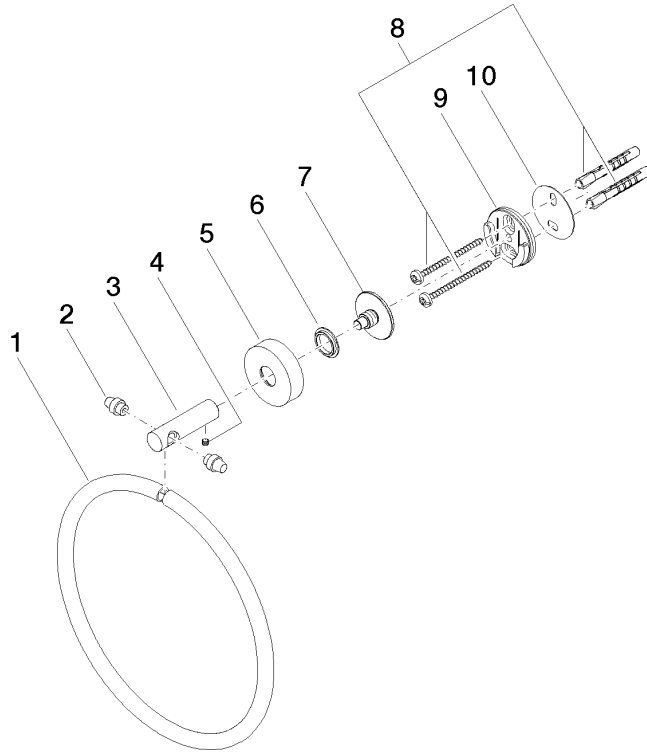

**Towel ring round - Brushed Platinum**

LISSÉ

83 200 979

- width 185mm
- rosette Ø 40 mm
- 55mm projection

Fits: LISSÉ, META

	Brushed Platinum	83 200 979-06
	Chrome	83 200 979-00
	Dark Chrome	83 200 979-19
	Light Gold	83 200 979-26
	Brushed Light Gold	83 200 979-27
	Matte Black	83 200 979-33
	Brushed Bronze	83 200 979-42
	Brushed Champagne (22kt Gold)	83 200 979-46
	Champagne (22kt Gold)	83 200 979-47
	Brushed Chrome	83 200 979-93
	Brushed Dark Platinum	83 200 979-99

83 200 979

mm [inches]

83 200 979

**Product version from 7/1/2023**

Parts for other  
finishes can be found  
here: [Chrome](#)

## Towel ring round - Brushed Platinum

LISSE

83 200 979

#### Product version from 7/1/2023

No.	Item Number	Name	Quantity used	Delivery time
	08 18 80 500-06	ring	11	10